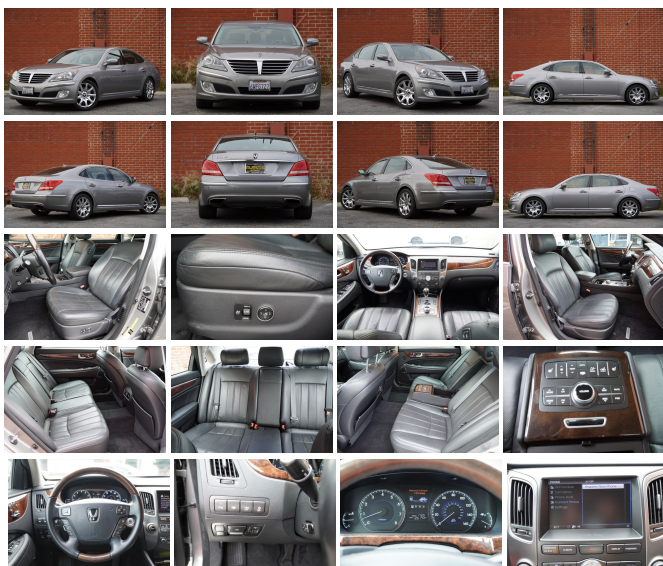

2012 Hyundai Equus Signature

View this car on our website at stellarautoinc.com/7231604/ebrochure

Our Price **\$8,500**

Specifications:

Year:	2012
VIN:	KMHGH4JH6CU051142
Make:	Hyundai
Stock:	t12equussignature
Model/Trim:	Equus Signature
Condition:	Pre-Owned
Body:	Sedan
Exterior:	[GOD] Granite Gray
Engine:	Tau 5.0L V8 429hp 376ft. lbs.
Interior:	Jet Black Leather
Transmission:	8-Speed Shiftable Automatic
Mileage:	125,174
Drivetrain:	Rear Wheel Drive
Economy:	City 15 / Highway 23

PLEASE NOTE: BY APPOINTMENT ONLY!

CLEAN TITLECLEAN HISTORY***ONE OWNER VEHICLE!!!**EXCELLENT CONDITION

***2012 Hyundai Equus, Signature trim

***Massage seats, Lexicon factory sound system, power seats (front AND rear), heated and cooled front seats, heated rear seats, blue tooth, navigation, parking sensors/back-up camera, overhead back-up camera