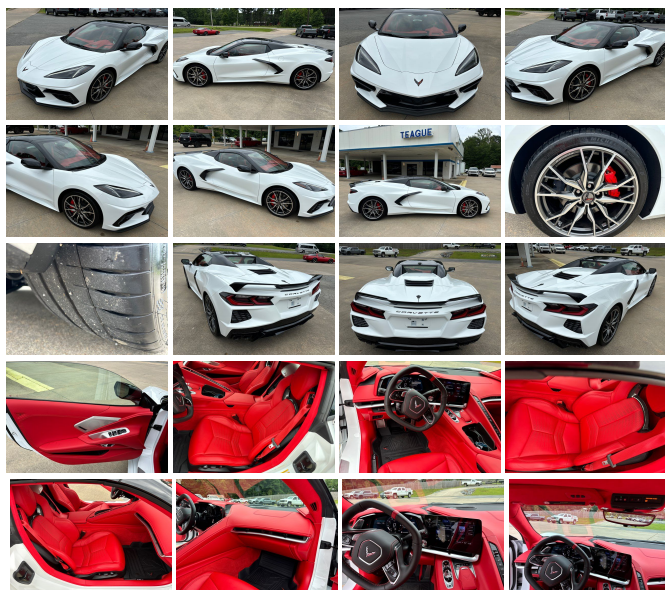

# 2023 Chevrolet Corvette Stingray

View this car on our website at [dennisteaguechevrolet.com/7231354/ebrochure](https://dennisteaguechevrolet.com/7231354/ebrochure)

Our Price **\$0**

## Specifications:

<b>Year:</b>	2023
<b>VIN:</b>	1G1YC3D46P5137555
<b>Make:</b>	Chevrolet
<b>Stock:</b>	5040A
<b>Model/Trim:</b>	Corvette Stingray
<b>Condition:</b>	Pre-Owned
<b>Body:</b>	Convertible
<b>Exterior:</b>	[G8G] Arctic White
<b>Engine:</b>	6.2L V8 490hp 465ft. lbs.
<b>Interior:</b>	Red Leather
<b>Transmission:</b>	8-Speed Double Clutch
<b>Mileage:</b>	1,225
<b>Drivetrain:</b>	Rear Wheel Drive
<b>Economy:</b>	City 16 / Highway 24

### Exterior

- Exhaust: quad tip- Front bumper color: body-color- Mirror color: body-color
- Rear spoiler: lip- Rear trunk/liftgate: soft close- Daytime running lights: LED
- Exterior entry lights: approach lamps- Taillights: LED- Side mirror adjustments: power
- Side mirrors: driver side auto-dimming- Convertible roof: power retractable hard top
- Run flat tires- Tire Pressure Monitoring System- Wheels: painted aluminum alloy
- Front wipers: variable intermittent- Power windows: safety reverse- Solar-tinted glass
- Window defogger: rear