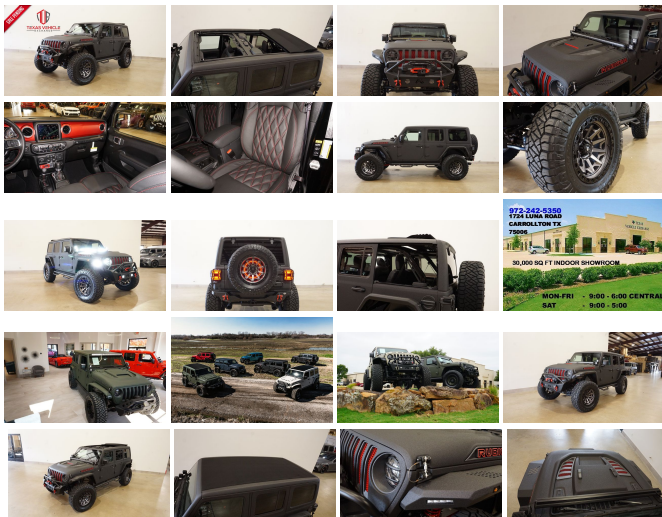

# 2023 Jeep Wrangler Unlimited Rubicon 4X4 SKY TOP,DUPONT KEVLAR,LIFT,LED'S

View this car on our website at [tveauto.com/7230842/ebrochure](https://tveauto.com/7230842/ebrochure)

Our Price **\$95,900**

## Specifications:

<b>Year:</b>	2023
<b>VIN:</b>	1C4HJXFG3PW652860
<b>Make:</b>	Jeep
<b>Stock:</b>	652860
<b>Model/Trim:</b>	Wrangler Unlimited Rubicon 4X4 SKY TOP,DUPONT KEVLAR,LIFT,LED'S
<b>Condition:</b>	Pre-Owned
<b>Body:</b>	SUV
<b>Exterior:</b>	Black
<b>Engine:</b>	3.6L V6 285hp 260ft. lbs.
<b>Interior:</b>	Black Leather
<b>Transmission:</b>	8-Speed Shiftable Automatic
<b>Mileage:</b>	146
<b>Drivetrain:</b>	4 Wheel Drive
<b>Economy:</b>	City 17 / Highway 23

NATION WIDE FINANCING

SUBMIT CREDIT APP [WWW.TVEAUTO.COM](https://www.tveauto.com)

OR CALL 972-242-5350

**"RAPTOR BLACK EDITION"**

CUSTOM BUILT KEVLAR 2023 JEEP  
WRANGLER JL UNLIMITED RUBICON 4X4  
WITH 25R PACKAGE