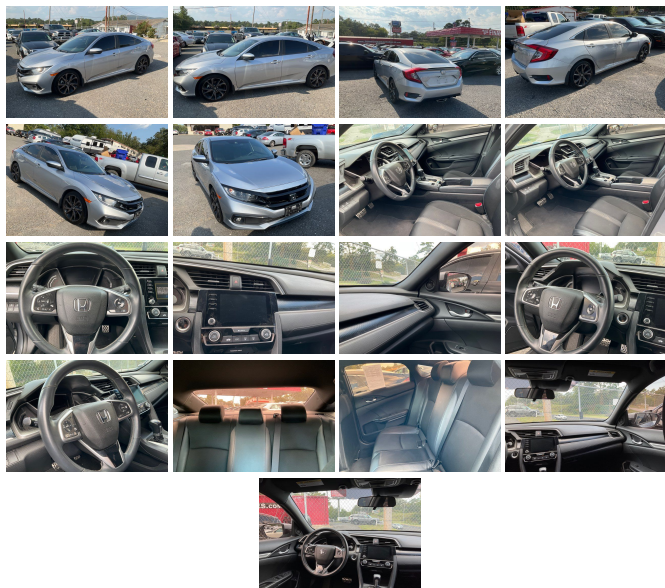

# 2020 Honda Civic Sport

View this car on our website at [johngibsonautosales.com/7230659/ebrochure](http://johngibsonautosales.com/7230659/ebrochure)

## Specifications:

<b>Year:</b>	2020
<b>VIN:</b>	19XFC2F82LE209410
<b>Make:</b>	Honda
<b>Stock:</b>	50348
<b>Model/Trim:</b>	Civic Sport
<b>Condition:</b>	Pre-Owned
<b>Body:</b>	Sedan
<b>Exterior:</b>	SILVER
<b>Engine:</b>	2.0L I4 158hp 138ft. lbs.
<b>Interior:</b>	N/A Cloth
<b>Transmission:</b>	7-Speed Shifttable CVT
<b>Mileage:</b>	50,808
<b>Drivetrain:</b>	Front Wheel Drive
<b>Economy:</b>	City 29 / Highway 37

### Interior

- Air filtration- Front air conditioning: automatic climate control- Rear vents: second row
- Floor mat material: carpet- Floor mats: front- Foot pedal trim: aluminum
- Shift knob trim: leather- Steering wheel trim: leather- Adaptive cruise control
- Adaptive stop and go cruise control: semi-automatic
- Autonomous lane guidance: lane centering- Capless fuel filler system- Cargo area light
- Power outlet(s): 12V front- Power steering: variable/speed-proportional- Push-button start
- Remote engine start- Steering wheel: tilt and telescopic- Clock- Digital odometer
- External temperature display- Instrument cluster screen size: 7 in.- Multi-function display
- Trip odometer- Front seat type: bucket- Rear seat folding: split
- Rear seat type: 60-40 split bench - Upholstery: cloth

### Exterior

- Front bumper color: body-color- Mirror color: body-color- Rear spoiler: decklid
- Daytime running lights: LED- Exterior entry lights: approach lamps- Front fog lights
- Taillights: LED- Spare wheel type: steel- Tire Pressure Monitoring System
- Wheels: aluminum alloy with painted accents- Front wipers: variable intermittent
- Laminated glass: acoustic- Power windows: safety reverse- Window defogger: rear