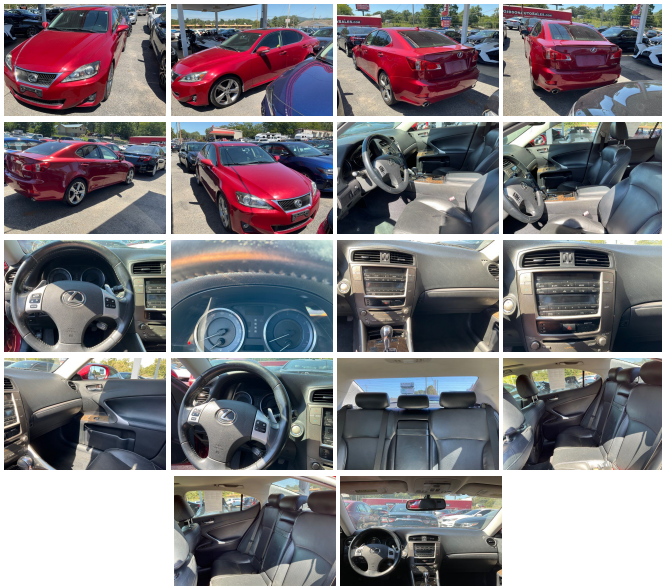

2012 Lexus IS 250 Base

View this car on our website at johngibsonautosales.com/7229255/ebrochure

Specifications:

Year:	2012
VIN:	JTHBF5C24C5184057
Make:	Lexus
Stock:	46825R
Model/Trim:	IS 250 Base
Condition:	Pre-Owned
Body:	Sedan
Exterior:	RED
Engine:	2.5L V6 204hp 185ft. lbs.
Interior:	N/A Leather
Mileage:	146,326
Drivetrain:	Rear Wheel Drive

2012 Lexus IS 250 Base

John Gibson Auto Sales - (501) 767-8455 - View this car on our website at johngibsonautosales.com/7229255/ebrochure

Our Location :

2012 Lexus IS 250 Base

John Gibson Auto Sales - (501) 767-8455 - View this car on our website at johngibsonautosales.com/7229255/ebrochure

Installed Options

Interior

- Air filtration- Front air conditioning: automatic climate control
- Front air conditioning zones: dual- Floor mats: front- Shift knob trim: leather
- Steering wheel trim: leather- Ashtray- Cargo area light- Cruise control- Lighter element
- Power outlet(s): 12V front- Power steering- Push-button start
- Rearview mirror: auto-dimming- Steering wheel: tilt and telescopic- Tool kit
- Universal remote transmitter: Homelink - garage door opener - Clock
- External temperature display- Trip odometer- Driver seat power adjustments: 10
- Passenger seat power adjustments: 10- Rear seat type: bench- Upholstery: leather

Exterior

- Exhaust: dual tip- Front bumper color: body-color- Mirror color: body-color
- Exterior entry lights: approach lamps- Front fog lights- Taillights: LED
- Side mirror adjustments: power- Side mirrors: heated- Tire Pressure Monitoring System
- Front wipers: variable intermittent- Laminated glass: infrared-reflecting
- Tinted glass: windshield- Window defogger: rear