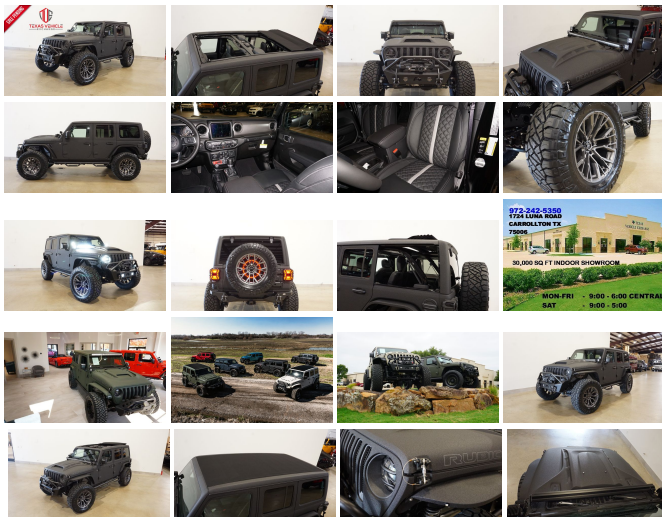

2023 Jeep Wrangler Unlimited Rubicon 4X4 SKY TOP,DUPONT KEVLAR,LIFT,LED'S

View this car on our website at tveauto.com/7229135/ebrochure

Our Price **\$93,900**

Specifications:

Year:	2023
VIN:	1C4HJXFG7PW652859
Make:	Jeep
Stock:	652859
Model/Trim:	Wrangler Unlimited Rubicon 4X4 SKY TOP,DUPONT KEVLAR,LIFT,LED'S
Condition:	Pre-Owned
Body:	SUV
Exterior:	Black
Engine:	3.6L V6 285hp 260ft. lbs.
Interior:	Black Leather
Transmission:	8-Speed Shiftable Automatic
Mileage:	90
Drivetrain:	4 Wheel Drive
Economy:	City 17 / Highway 23

NATION WIDE FINANCING

SUBMIT CREDIT APP WWW.TVEAUTO.COM

OR CALL 972-242-5350

"RAPTOR BLACK EDITION"

CUSTOM BUILT **KEVLAR** 2023 JEEP
WRANGLER JL UNLIMITED RUBICON 4X4
WITH 25R PACKAGE

UPGRADES INCLUDE:

- * RAPTOR BLACK KEVLAR COATING WITH ANTHRACITE ACCENTS
- * SKY ONE-TOUCH POWER TOP WITH REMOVABLE REAR QUARTER WINDOWS
- * CUSTOM ALEA BLACK LEATHER WITH SILVER STITCHING
- * FACTORY REMOTE START
- * REMOTE PROXIMITY KEYLESS ENTRY
- * COLD WEATHER GROUP
- * SAFETY GROUP
- * FACTORY 8.4 INCH TOUCH SCREEN NAVIGATION WITH HD AM/FM/SIRIUS STEREO & ALPINE PREMIUM AUDIO SYSTEM
- * FACTORY BACK-UP CAMERA
- * U-CONNECT
- * FAB FOURS STUBBY FRONT BUMPER WITH LED FOGLIGHTS
- * FRONT D-RINGS & ISOLATORS (ANTHRACITE)
- * SMITTYBILT NEW GEN 3 "X20" 10,000 LB WATERPROOF AND WIRELESS CONTROL WINCH WITH SYNTHETIC ROPE
- * FACTOR 55 PROLINK (BLACK)
- * FACTORY LED HEADLIGHTS
- * RUGGED RIDGE BLACK HEADLIGHT GUARDS
- * NEW JL CUSTOM VENTED HOOD
- * DRAKE OFF ROAD HOOD LATCHES
- * DV8 OFF ROAD JL SLIM STEEL FENDER FLARES
- * DV8 OFF ROAD FRONT & REAR INNER FENDERS
- * TERAFLX 2.5" SUSPENSION LIFT KIT WITH TERAFLX FALCON SHOCKS
- * TERAFLX FALCON STABILIZER KIT