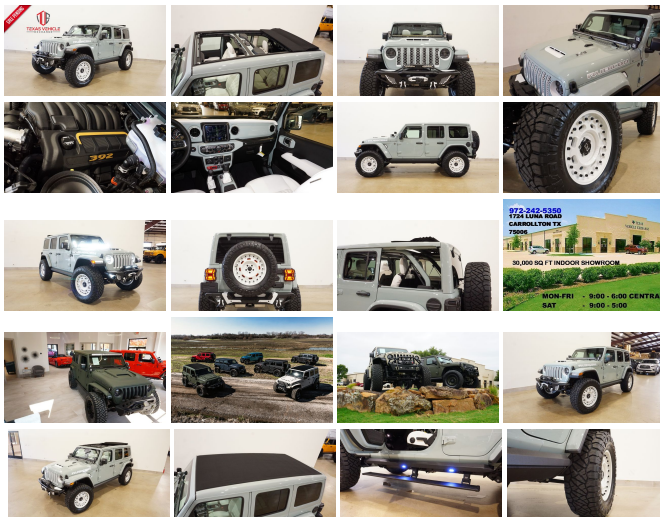

# 2023 Jeep Wrangler Unlimited Rubicon 392 SKY TOP,BUMPERS,LED'S,20IN WHLS

View this car on our website at [tveauto.com/7228743/ebrochure](https://tveauto.com/7228743/ebrochure)

Our Price **\$136,900**

## Specifications:

<b>Year:</b>	2023
<b>VIN:</b>	1C4JJXSJ3PW670357
<b>Make:</b>	Jeep
<b>Stock:</b>	670357
<b>Model/Trim:</b>	Wrangler Unlimited Rubicon 392 SKY TOP,BUMPERS,LED'S,20IN WHLS
<b>Condition:</b>	Pre-Owned
<b>Body:</b>	SUV
<b>Exterior:</b>	[PGP] Earl Clear Coat
<b>Engine:</b>	HEMI 6.4L V8 470hp 470ft. lbs.
<b>Interior:</b>	White Leather
<b>Transmission:</b>	8-Speed Shiftable Automatic
<b>Mileage:</b>	30
<b>Drivetrain:</b>	4 Wheel Drive
<b>Economy:</b>	City 13 / Highway 17

### Factory Installed Packages

Earl Clear Coat Paint	\$595
Sky One-Touch Power Top Includes power-retractable canvas roof panel, removable rear quarter windows, quarter window storage bag, rear window defroster, and rear window wiper and washer. Removal of the hard top is not recommended by the manufacturer.	\$2,200
Quick Order Package 27X Includes vehicle with standard equipment, 6.4L V8 HEMI engine, and 8-speed automatic transmission.	
Option Packages Total	\$2,795