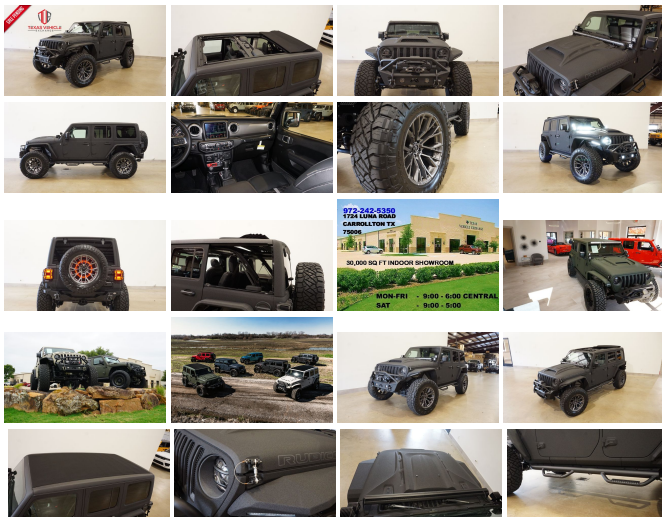

2023 Jeep Wrangler Unlimited Rubicon 4X4 SKY TOP,DUPONT KEVLAR,LIFT,LED'S

View this car on our website at tveauto.com/7228739/ebrochure

Our Price **\$99,900**

Specifications:

Year:	2023
VIN:	1C4HJXFG2PW652915
Make:	Jeep
Stock:	652915
Model/Trim:	Wrangler Unlimited Rubicon 4X4 SKY TOP,DUPONT KEVLAR,LIFT,LED'S
Condition:	Pre-Owned
Body:	SUV
Exterior:	Black
Engine:	3.6L V6 285hp 260ft. lbs.
Interior:	Black Leather
Transmission:	8-Speed Shifttable Automatic
Mileage:	148
Drivetrain:	4 Wheel Drive
Economy:	City 17 / Highway 23

NATION WIDE FINANCING

SUBMIT CREDIT APP [WWW.TVEAUTO.COM](https://www.tveauto.com)

OR CALL 972-242-5350

"RAPTOR BLACK EDITION"

CUSTOM BUILT **KEVLAR** 2023 JEEP
WRANGLER JL UNLIMITED RUBICON 4X4
WITH 25R PACKAGE