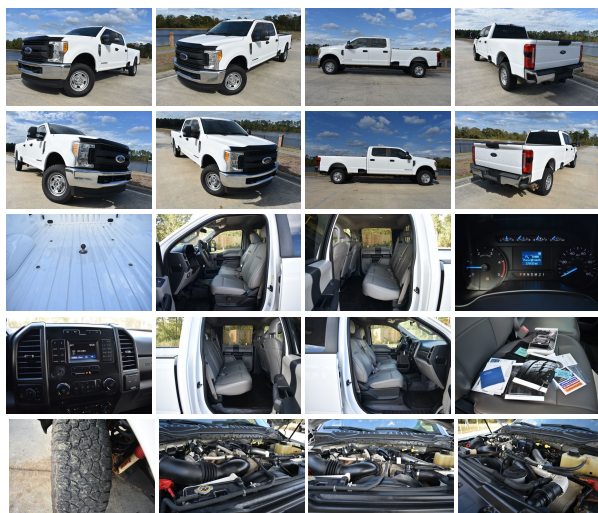

2017 Ford F250 S/D XL

View this car on our website at trucksinlouisiana.com/7227861/ebrochure

Our Price **$26,500**

Retail Value **$35,725**

Specifications:

Year:	2017
VIN:	1FT7W2BT1HEE01636
Make:	Ford
Model/Trim:	F250 S/D XL
Condition:	Pre-Owned
Body:	Pickup Truck
Exterior:	White
Engine:	Power Stroke 6.7L Biodiesel Turbo V8 440hp 925ft. lbs.
Interior:	Gray
Transmission:	6-Speed Shiftable Automatic
Mileage:	175,288
Drivetrain:	4 Wheel Drive

A LOT OF TRUCK FOR THE MONEY

You are looking at a 2017 Ford F-250 Crew Cab 4X4 . It is powered with a 6.7L Powerstroke Diesel V-8 and automatic transmission. It is equipped with tilt, cruise, power windows, power locks, power mirrors, spray in bed liner, retractable gooseneck hitch, and receiver hitch. Also included are the owner's manuals and one keyless remote.

The interior of this truck is in