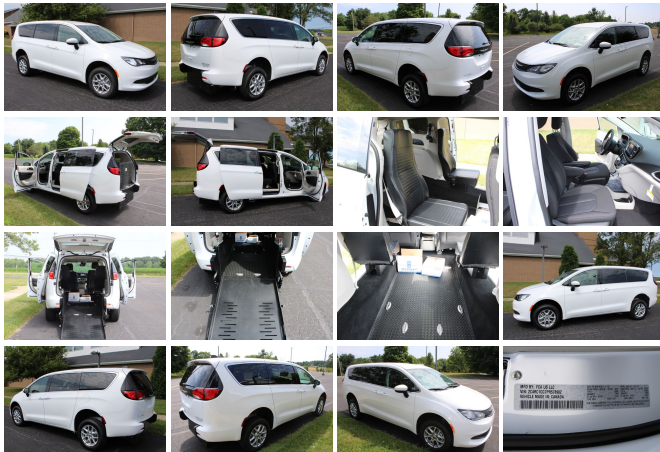

2023 Chrysler Voyager LXi Wheelchair Minivan

Benjamin Ryan 3307035207

View this car on our website at buspro1.com/7227479/ebrochure

Our Price **\$0**

Specifications:

Year: 2023
VIN: 2C4RC1CG7PR578982
Make: Chrysler
Stock: 23982 CVG
Model/Trim: Voyager LXi Wheelchair Minivan
Condition: New
Body: Minivan/Van
Exterior: White
Engine: Pentastar 3.6L V6 287hp 262ft. lbs.
Interior: Black
Transmission: 9-Speed Shifttable Automatic
Mileage: 323
Drivetrain: Front Wheel Drive
Economy: City 19 / Highway 28

[2023 Chrysler Voyager Wheelchair Minivan](#)

Van Conversion Manufacturer: FR Conversion

Chassis: Chrysler Voyager LX

Capacity: Up to 4 seats and up to 2 wheelchair positions, total capacity up to 5 passengers plus driver - NO CDL required!!!

Mechanical wheelchair ramp

**** BRAND NEW CONVERSION AND BRAND NEW 2023 CHRYSLER VOYAGER ****

Mileage: 323 MILES (transport mileage) - see additional pictures

odometer in pictures

GVWR: 6,055 lbs.

ENGINE: 3.6 Liter V-6, Pentastar gas FCA engine

Automatic Transmission

TUB Inside tub for wheelchair is the largest useable space on a Dodge or Chrysler chassis. (Compare to other companies, some still offering 32-inch wide tub.) 34" wide x 102" long