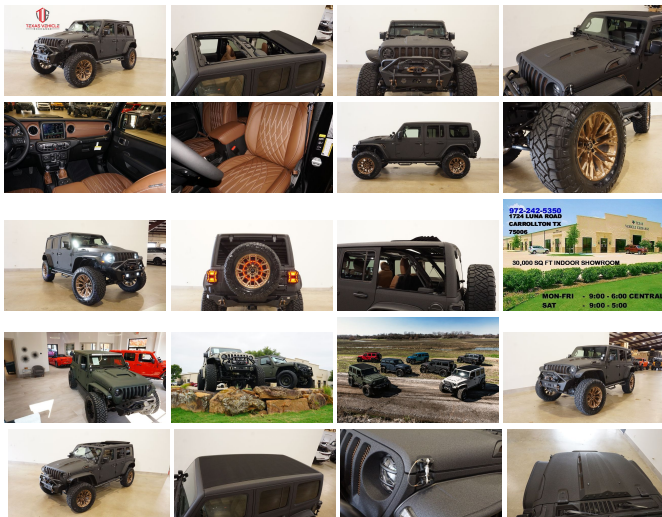

2023 Jeep Wrangler Unlimited Sport 4X4 SKY TOP,DUPONT KEVLAR,LIFTED,NAV

View this car on our website at tveauto.com/7226180/ebrochure

Our Price **\$79,900**

Specifications:

Year:	2023
VIN:	1C4HJXDG5PW628319
Make:	Jeep
Stock:	628319
Model/Trim:	Wrangler Unlimited Sport 4X4 SKY TOP,DUPONT KEVLAR,LIFTED,NAV
Condition:	Pre-Owned
Body:	SUV
Exterior:	Black
Engine:	3.6L V6 285hp 260ft. lbs.
Interior:	Brown Leather
Transmission:	8-Speed Shiftable Automatic
Mileage:	194
Drivetrain:	4 Wheel Drive
Economy:	City 17 / Highway 23

NATION WIDE FINANCING

SUBMIT CREDIT APP [WWW.TVEAUTO.COM](https://www.tveauto.com)

OR CALL 972-242-5350

"RAPTOR BLACK EDITION"

CUSTOM BUILT **KEVLAR** 2023 JEEP
WRANGLER JL UNLIMITED SPORT 4X4
WITH 25S PACKAGE