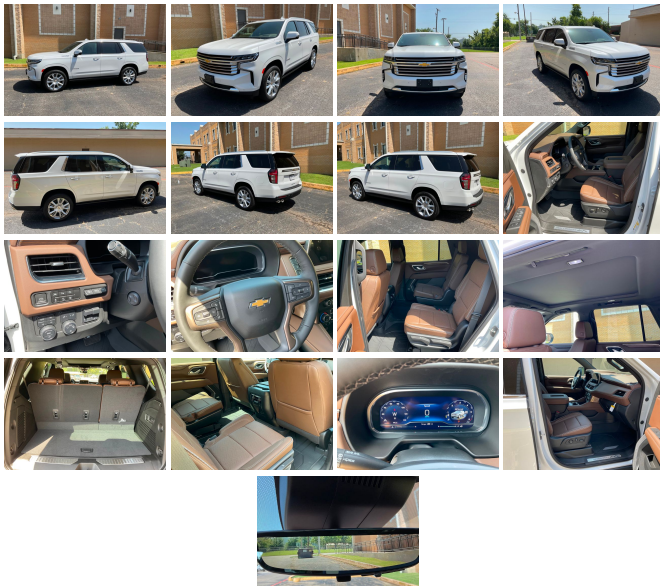

# 2023 Chevrolet Tahoe 4WD High Country

View this car on our website at [crossmotorsales.com/7226051/ebrochure](https://crossmotorsales.com/7226051/ebrochure)

Our Price **\$79,500**

## Specifications:

<b>Year:</b>	2023
<b>VIN:</b>	1GNSKTKLXPR352852
<b>Make:</b>	Chevrolet
<b>Stock:</b>	2370
<b>Model/Trim:</b>	Tahoe 4WD High Country
<b>Condition:</b>	Pre-Owned
<b>Body:</b>	SUV
<b>Exterior:</b>	[G1W] Iridescent Pearl Tricoat
<b>Engine:</b>	EcoTec3 6.2L V8 420hp 460ft. lbs.
<b>Interior:</b>	Mocha/Jet Black Leather
<b>Transmission:</b>	10-Speed Shiftable Automatic
<b>Mileage:</b>	65
<b>Drivetrain:</b>	4 Wheel Drive
<b>Economy:</b>	City 14 / Highway 18

### Interior

- Air filtration- Front air conditioning: automatic climate control
- Front air conditioning zones: dual- Rear air conditioning: automatic climate control
- Dash trim: wood- Door trim: wood- Floor mat material: carpet- Floor mats: front
- Heated steering wheel- Interior accents: woodgrain- Steering wheel trim: leather
- Cargo area light- Cruise control- Memorized settings: 2 driver
- Power outlet(s): 115V cargo area- Power steering- Push-button start
- Rearview mirror: auto-dimming- Remote engine start
- Steering wheel: power tilt and telescopic
- Universal remote transmitter: garage door opener- Wireless charging station: front- Clock
- Compass- Customizable instrument cluster- Digital odometer
- External temperature display- Head-up display- Instrument cluster screen size: 12 in.
- Multi-function display- Trip odometer- Driver seat: heated
- Driver seat power adjustments: 12- Front seat type: bucket- Passenger seat: heated
- Passenger seat power adjustments: 12- Rear seat: heated- Rear seat type: bucket
- Third row seat folding: flat- Third row seat type: 40-60 split bench
- Upholstery: leather-trimmed