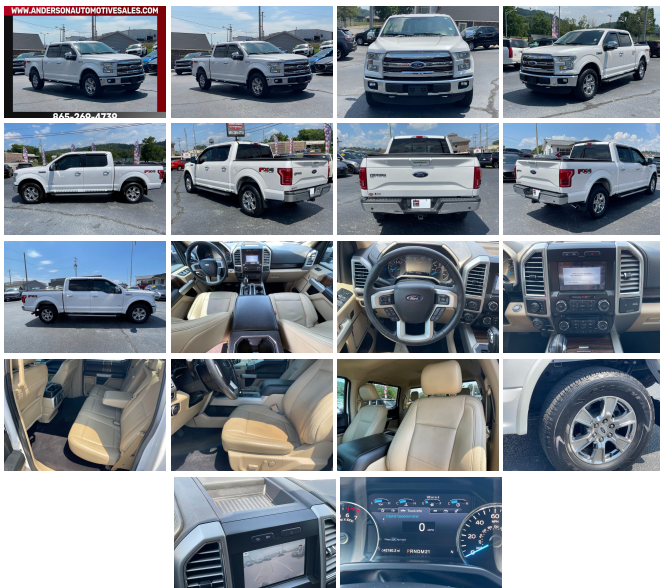

2016 Ford F-150 SUPERCREW

View this car on our website at andersonautomotivesales.com/7225552/ebrochure

Our Price **\$0**

Specifications:

Year:	2016
VIN:	1FTEW1EG7GKD07826
Make:	Ford
Stock:	A1324
Model/Trim:	F-150 SUPERCREW
Condition:	Pre-Owned
Body:	Pickup Truck
Exterior:	WHITE
Engine:	EcoBoost 3.5L Twin Turbo V6 365hp 420ft. lbs.
Interior:	TAN
Transmission:	6-Speed Shifttable Automatic
Mileage:	41,953
Drivetrain:	4 Wheel Drive
Economy:	City 16 / Highway 22

Installed Options

Interior

- Capless fuel filler system- Power outlet(s): 12V front- Power steering- Clock
- Digital odometer- External temperature display- Rear seat folding: folds up
- Rear seat type: 60-40 split bench

Exterior

- Daytime running lights- Spare wheel type: steel- Tire Pressure Monitoring System
- Solar-tinted glass: rear

andersonautomotivesales.com

865-269-4739

135 S Charles G Seivers Blvd

Clinton, TN 37716