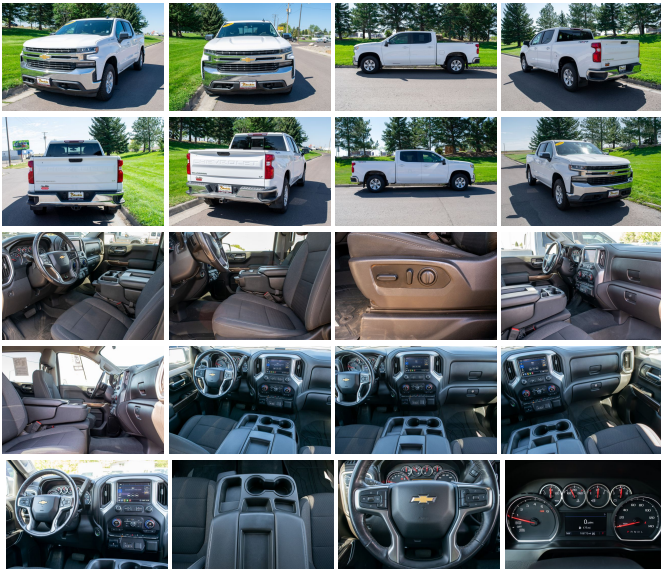

2020 Chevrolet Silverado 1500 LT

View this car on our website at bleskinmotors.com/7224917/ebrochure

Our Price **\$34,888**

Specifications:

Year:	2020
VIN:	3GCUYDED4LG339664
Make:	Chevrolet
Stock:	23232
Model/Trim:	Silverado 1500 LT
Condition:	Pre-Owned
Body:	Pickup Truck
Exterior:	-
Engine:	EcoTec3 5.3L V8 355hp 383ft. lbs.
Interior:	- Cloth
Transmission:	8-Speed Shiftable Automatic
Mileage:	105,733
Drivetrain:	4 Wheel Drive
Economy:	City 16 / Highway 22

2020 Chevrolet Silverado 1500 LT

Bleskin Motor Company - 406-771-4691 - View this car on our website at bleskinmotors.com/7224917/ebrochure

Vehicle History Report : as Of 05/19/2024

CARFAX

Snapshot

2020 CHEVROLET SILVERADO 1500 LT

2020 Chevrolet Silverado 1500 LT

Bleskin Motor Company - 406-771-4691 - View this car on our website at bleskinmotors.com/7224917/ebrochure

Installed Options

Interior

- Air filtration- Front air conditioning- Rear vents: second row- Door trim: simulated wood
- Floor mat material: rubber/vinyl- Floor mats: front- Capless fuel filler system
- Cruise control- Multi-function remote: keyless entry- Power outlet(s): 12V front
- Power steering- Sun visors- Clock- Compass- Digital odometer
- External temperature display- Multi-function display- Powertrain hour meter
- Trip odometer- Front seat type: 40-20-40 split bench - Rear seat folding: folds up
- Rear seat type: 60-40 split bench - Upholstery: cloth

Exterior

- Active grille shutters- Front bumper color: chrome- Mirror color: chrome- Pickup bed light
- Tailgate: lift assist- Daytime running lights: LED- Side mirrors: heated
- Spare wheel type: steel- Tire Pressure Monitoring System
- Wheels: painted aluminum alloy- Front wipers: variable intermittent
- Power windows: safety reverse- Tinted glass