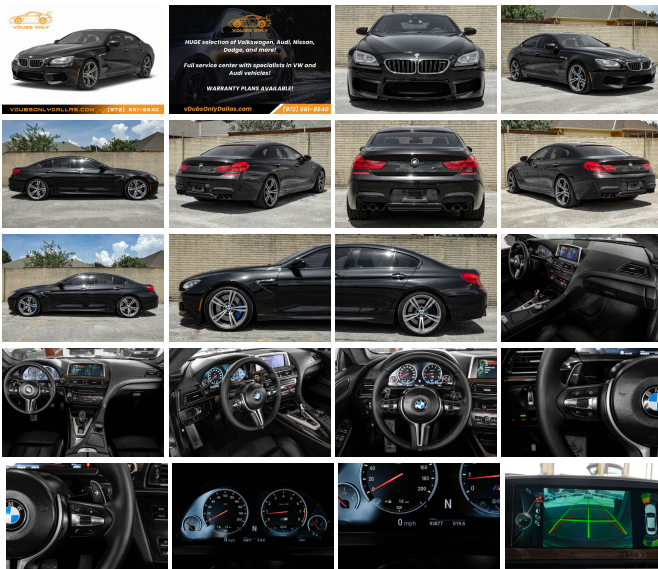

Specifications:

Year:	2014
VIN:	WBS6C9C5XED467397
Make:	BMW
Stock:	467397
Model/Trim:	M6 Gran Coupe
Condition:	Pre-Owned
Body:	Sedan
Exterior:	Black
Engine:	4.4L Twin Turbo V8 552hp 502ft. lbs.
Interior:	Black Leather
Transmission:	7-Speed Double Clutch
Mileage:	93,877
Drivetrain:	Rear Wheel Drive
Economy:	City 15 / Highway 22

2014 BMW M6 4dr Gran Coupe

Very Clean, Quad Exhaust Cruise Control, Hands-Free Communication, Heated Seats, Navigation, AM/FM Radio, Satellite Radio, Bluetooth Technology, Memory and Powered Seats, Powered Windows/Locks/Mirrors, and more!

***

Come see our indoor showroom in Dallas with 100+ carefully selected luxury vehicles from Volkswagen, Audi, and more! We also have a service department, which offers expert service on VW & Audi vehicles.

We Are Your DFW Premier Used & Pre Owned Dealer Near Dallas, Plano, Frisco, McKinney, Addison, Richardson, Irving, Grand Prairie, Arlington, and other surrounding cities.

We offer financing for any type of credit and first time buyers. We take trade-ins, and offer world-wide shipping, extended warranties, and installation of additional desired items. We welcome third party inspections!

VDUBSONLYDALLAS.COM [972] 661-8640