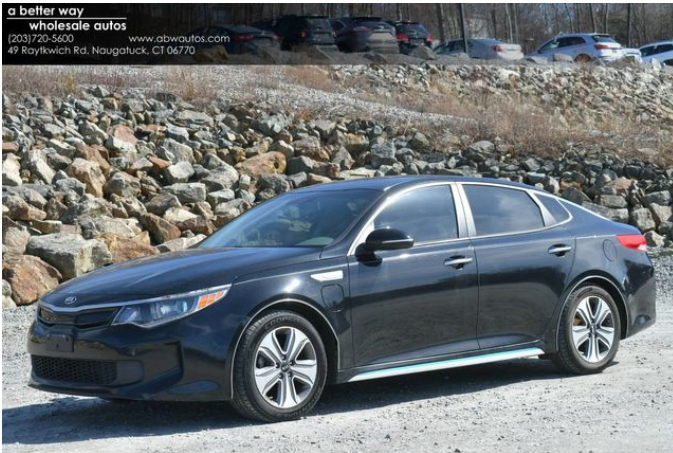

2017 Kia Optima Plug-In Hybrid EX

View this car on our website at abwautos.com/7223890/ebrochure

Our Price **\$8,995**

Specifications:

| | |
|----------------------|---------------------------|
| Year: | 2017 |
| VIN: | KNAGV4LDXH5013100 |
| Make: | Kia |
| Stock: | 13100A |
| Model/Trim: | Optima Plug-In Hybrid EX |
| Condition: | Pre-Owned |
| Body: | Sedan |
| Exterior: | [ABP] Aurora Black Pearl |
| Engine: | 2.0L 4 Cyl Plug-in Hybrid |
| Interior: | Gray Leather |
| Transmission: | Automatic |
| Mileage: | 103,800 |
| Drivetrain: | Front Wheel Drive |
| Economy: | City 103 / Highway 104 |

1. Sleek and sophisticated black exterior with a refined gray leather interior.
2. Powerful 2.0L 4 Cyl Plug-in Hybrid engine for exceptional performance and efficiency.
3. Automatic transmission for smooth and effortless driving.
4. Loaded with advanced manufacturer options and packages for a luxurious driving experience.
5. The 2017 Kia Optima Plug-In Hybrid EX is the perfect blend of style, performance, and eco-friendliness.

The 2017 Kia Optima Plug-In Hybrid EX is a stunning vehicle that effortlessly combines style, performance, and eco-friendliness. With its sleek black exterior and refined gray leather interior, this car is sure to turn heads wherever you go.

Under the hood, you'll find a powerful 2.0L 4 Cyl Plug-in Hybrid engine that delivers exceptional performance while also being incredibly fuel-efficient. Whether you're cruising down the highway or navigating through city streets, this vehicle will provide a smooth and responsive driving experience.