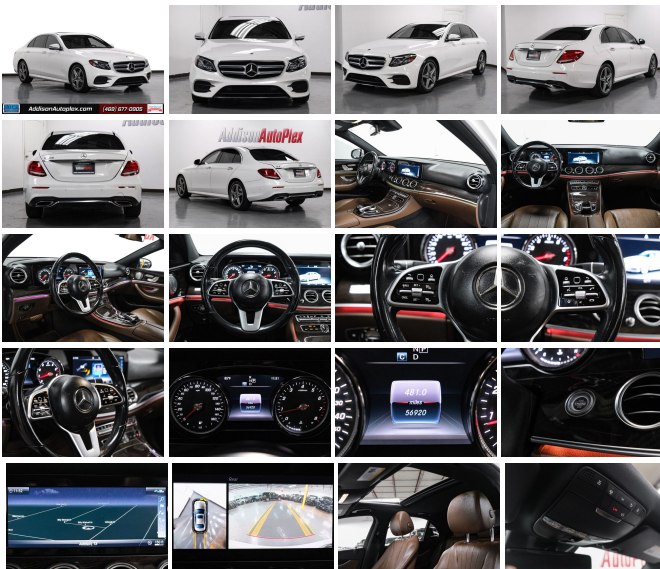

Step inside, and you'll be greeted by the luxurious brown leatherette interior. The rich brown hue exudes a warm, welcoming ambiance, making every journey feel like a first-class experience. The seats are not only beautiful to look at, but they are also incredibly comfortable and easy to maintain, ensuring you enjoy a premium experience every time you take the wheel.

Under the hood lies a powerful 2.0L Turbo I4 engine that delivers a whopping 241 horsepower and 273 ft. lbs. of torque. This engine offers an exhilarating yet smooth ride, ensuring you never lack power when you need it. Whether you're cruising down the highway or navigating city streets, you'll appreciate the responsive handling and impressive performance this engine delivers.

The 9-Speed Shiftable Automatic transmission further enhances the driving experience. It effortlessly adapts to your driving style, providing seamless gear changes and optimum power delivery. Whether you're a fan of manual shifting or prefer the convenience of an automatic, this transmission has you covered.

The 2019 Mercedes-Benz E-Class E 300 is also packed with a host of