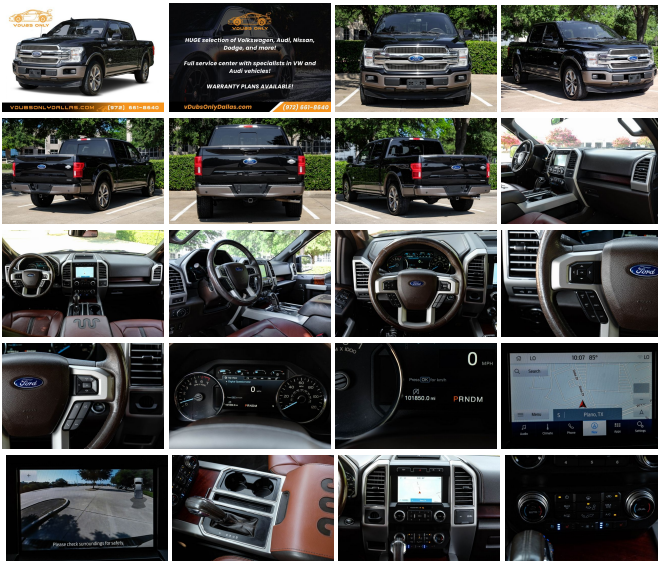

2020 Ford F-150 King Ranch SuperCrew 5.5' Box

View this car on our website at vDubsonlydallas.com/7223068/ebrochure

Price **\$33,990**

Specifications:

| | |
|----------------------|--|
| Year: | 2020 |
| VIN: | 1FTEW1C41LFA26360 |
| Make: | Ford |
| Stock: | A26360 |
| Model/Trim: | F-150 King Ranch SuperCrew 5.5' Box |
| Condition: | Pre-Owned |
| Body: | Pickup Truck |
| Exterior: | Black |
| Engine: | EcoBoost 3.5L Twin Turbo V6 375hp 470ft. lbs. |
| Interior: | Brown |
| Transmission: | 10-Speed Shiftable Automatic |
| Mileage: | 101,850 |
| Drivetrain: | Rear Wheel Drive |
| Economy: | City 17 / Highway 23 |

VDUBSONLYDALLAS.COM [972] 661-8640

2020 Ford F-150 King Ranch EcoBoost Beautiful Truck Loaded Best Deal Very Clean! Cruise Control, Hands-Free Communication, Navigation, Back up Camera, Heated Seats, Dual Climate Control, AM/FM Radio, Satellite Radio, Bluetooth Technology, Rear Air Conditioning, Power Windows/Locks, and many more! *** Come see our indoor showroom in Dallas with 100+ carefully selected luxury vehicles from Toyota, Porsche, BMW, Mercedes-Benz, Ford, Chevy, Lexus, Land Rover and more. Every car is hand-picked, and our prices can't be beat! We Are Your DFW Premier Used & Pre Owned Dealer Near Dallas, Plano, Frisco, McKinney, Addison, Richardson, Irving, Grand Prairie, Arlington, and other surrounding cities. We offer financing for any type of credit and first time buyers. We take trade-ins, and offer world-wide shipping, extended warranties, and installation of additional desired items. We welcome third party inspections.