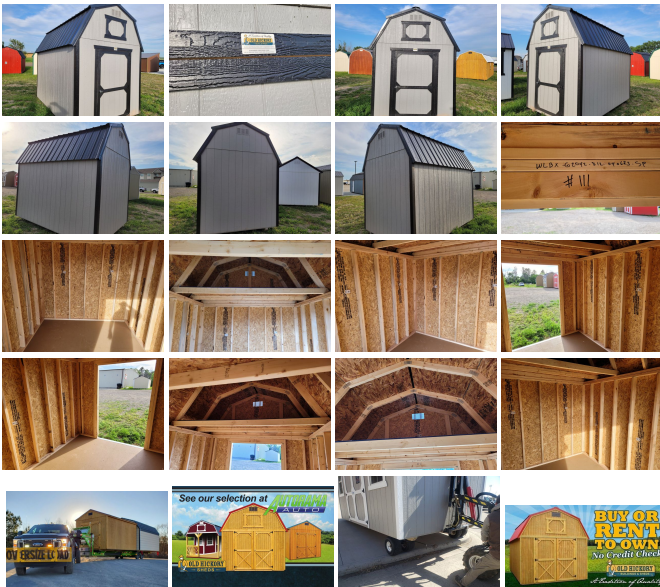

2023 Old Hickory Sheds 8x12 Shed Lofted Barn

SALES Team 701 483 3700

View this car on our website at autoramaauto.com/7223025/ebrochure

Our Price **$4,640**

Specifications:

Year:	2023
VIN:	#111
Make:	Old Hickory Sheds
Stock:	WLBX-G2042-0812-040623-SP LB Gray black
Model/Trim:	8x12 Shed Lofted Barn
Condition:	New
Engine:	0 cc
Exterior:	Gray / Black / Charcoal
Mileage:	0
Hours:	0

New in Dickinson, Ready for Delivery, 8x12
Shed, Rent to own $172/MO No Credit check!
#111

- On Lot - In Dickinson
- New
- Ready for Delivery
- Smart Panel- Gray
- Trim- Black
- Metal roof- Charcoal
- Side Wall - 7 Foot
- 4 ft of loft on each end.
- 4 foot single door,
- Engineered floor
- 2 4x4 skids
- Quality made in Belle Fourche South Dakota.
- Write a check priced at $5140.

On Sale Now! Save $500! Only$4,640!

Rent to own with no credit required for as
little as $172. a month with $272. down for