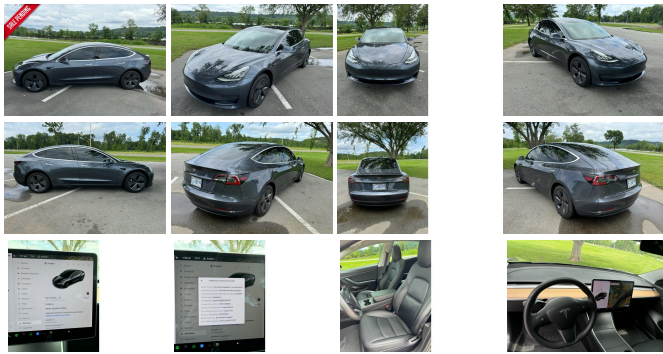

# 2020 Tesla Model 3 Standard Range Plus

View this car on our website at [evolveauto.com/7222912/ebrochure](https://evolveauto.com/7222912/ebrochure)

Our Price **\$24,999**

## Specifications:

<b>Year:</b>	2020
<b>VIN:</b>	5YJ3E1EA6LF739529
<b>Make:</b>	Tesla
<b>Stock:</b>	10347
<b>Model/Trim:</b>	Model 3 Standard Range Plus
<b>Condition:</b>	Pre-Owned
<b>Body:</b>	Sedan
<b>Exterior:</b>	GRAY
<b>Engine:</b>	Electric 283hp 317ft. lbs.
<b>Interior:</b>	Black Leatherette
<b>Transmission:</b>	1-Speed Direct-Drive Automatic
<b>Mileage:</b>	30,836
<b>Drivetrain:</b>	Rear Wheel Drive
<b>Economy:</b>	City 148 / Highway 132

### Exterior

- Door handle color: chrome- Front bumper color: body-color
- Mirror color: body-color with chrome accents- Rear spoiler: lip
- Rear trunk/liftgate: power operated- Daytime running lights: LED
- Exterior entry lights: approach lamps- Front fog lights: LED- Taillights: LED
- Side mirror adjustments: power- Side mirrors: auto-dimming
- Moonroof / Sunroof: panoramic- Tire Pressure Monitoring System
- Wheels: aluminum alloy- Front wipers: rain sensing- Tinted glass
- Window defogger: rear