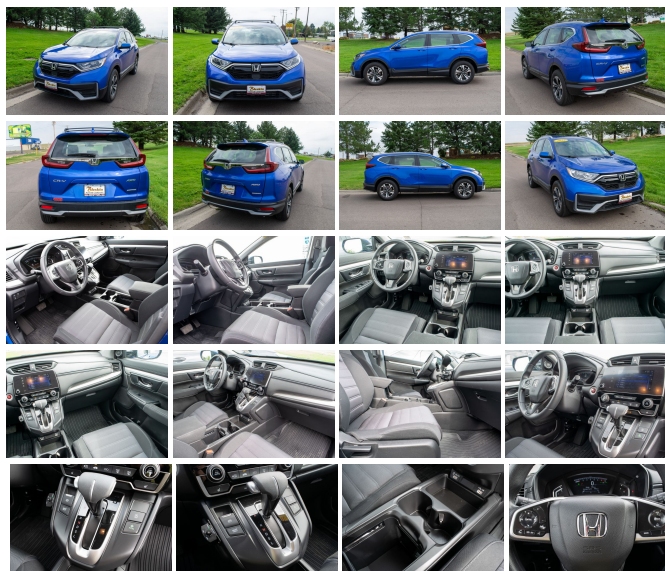

## 2022 Honda CR-V SE

View this car on our website at [bleskinmotors.com/7222323/ebrochure](https://bleskinmotors.com/7222323/ebrochure)

Our Price **\$30,888**

### Specifications:

<b>Year:</b>	2022
<b>VIN:</b>	7FARW2H79NE016049
<b>Make:</b>	Honda
<b>Stock:</b>	23215
<b>Model/Trim:</b>	CR-V SE
<b>Condition:</b>	Pre-Owned
<b>Body:</b>	SUV
<b>Exterior:</b>	Blue
<b>Engine:</b>	1.5L Turbo I4 190hp 179ft. lbs.
<b>Interior:</b>	- Cloth
<b>Transmission:</b>	CVT
<b>Mileage:</b>	14,992
<b>Drivetrain:</b>	All Wheel Drive
<b>Economy:</b>	City 27 / Highway 32

Step into the world of refined style and invigorating performance with the 2022 Honda CR-V SE, a vehicle that epitomizes modern driving pleasure. With a mere 14,992 miles on the odometer, this captivating blue gem is just beginning its journey and is eagerly awaiting a discerning driver like you to unlock its full potential.

As you approach this stunning SUV, the first thing you'll notice is its alluring blue exterior—a hue that's both sophisticated and vibrant, reflecting the CR-V's dual nature as a family-friendly vehicle with a sporty edge. The sleek lines and dynamic silhouette promise a driving experience that's as visually appealing as it is exhilarating.