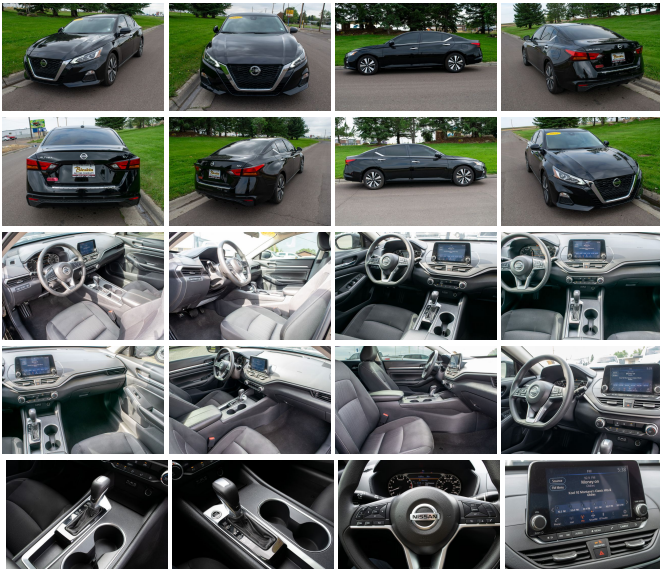

## 2022 Nissan Altima 2.5 SV

View this car on our website at [bleskinmotors.com/7221549/ebrochure](https://bleskinmotors.com/7221549/ebrochure)

Our Price **\$26,995**

### Specifications:

<b>Year:</b>	2022
<b>VIN:</b>	1N4BL4DV0NN375657
<b>Make:</b>	Nissan
<b>Stock:</b>	23193
<b>Model/Trim:</b>	Altima 2.5 SV
<b>Condition:</b>	Pre-Owned
<b>Body:</b>	Sedan
<b>Exterior:</b>	Black
<b>Engine:</b>	2.5L I4 188hp 180ft. lbs.
<b>Interior:</b>	- Cloth
<b>Transmission:</b>	Xtronic CVT
<b>Mileage:</b>	29,413
<b>Drivetrain:</b>	Front Wheel Drive
<b>Economy:</b>	City 27 / Highway 37

Step into the world of refined elegance and invigorating performance with the 2022 Nissan Altima 2.5 SV, a sedan that effortlessly blends style, comfort, and technology to deliver an unparalleled driving experience. With a mere 29,413 miles on the odometer, this pristine, black beauty is just warming up and ready to take you on countless adventures.

Under the hood lies a robust 2.5L I4 engine, boasting an impressive 188 horsepower and 180 ft-lbs of torque, ensuring that you have the power you need when you need it. Mated to Nissan's innovative Xtronic CVT (Continuously Variable Transmission), this Altima provides a seamless and responsive ride that is as efficient as it is thrilling. Whether you're navigating city streets or cruising on the highway, the Altima's engine and transmission combination delivers a perfect blend of agility and fuel economy.