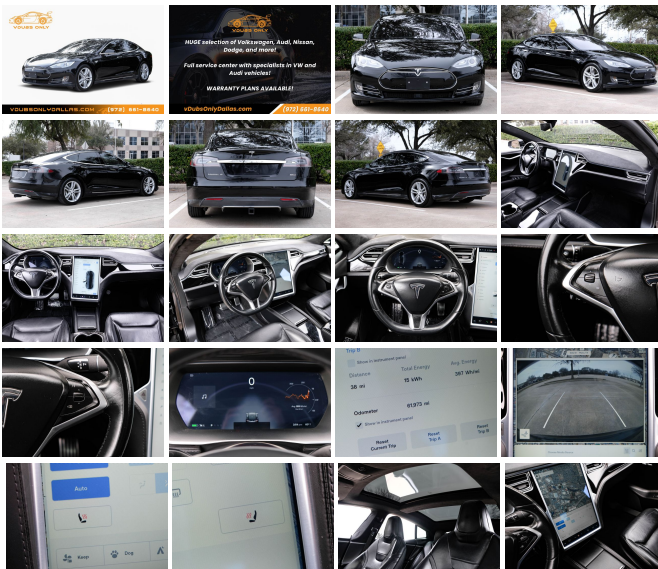

Specifications:

Year:	2015
VIN:	5YJSA1E22FF113092
Make:	Tesla
Stock:	113092
Model/Trim:	Model S 90D
Condition:	Pre-Owned
Body:	Sedan
Exterior:	Black
Engine:	Electric 376hp 362ft. lbs.
Interior:	Black
Transmission:	1-Speed Direct-Drive Automatic
Mileage:	63,691
Drivetrain:	All Wheel Drive
Economy:	City 95 / Highway 106

VDUBSONLYDALLAS.COM [972] 661-8640