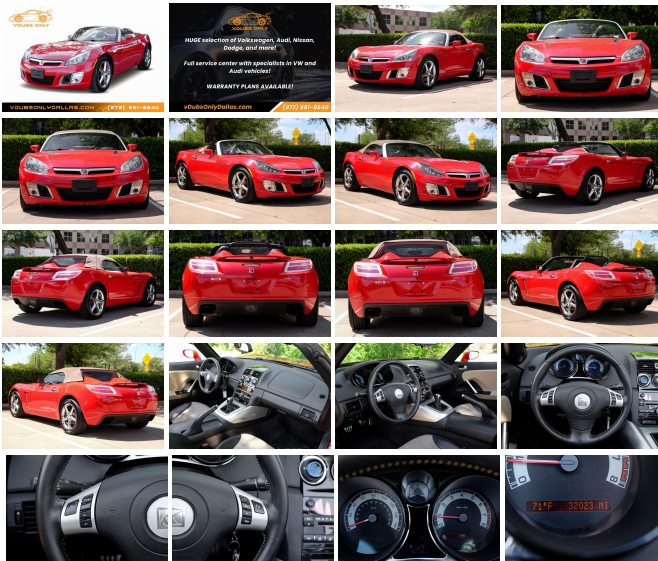

2009 Saturn SKY Red Line

View this car on our website at vdubsonlydallas.com/7221059/ebrochure

Price **\$20,190**

Specifications:

Year:	2009
VIN:	1G8MG35XX9Y103861
Make:	Saturn
Stock:	103861
Model/Trim:	SKY Red Line
Condition:	Pre-Owned
Body:	Convertible
Exterior:	Red
Engine:	2.0L Turbo I4 260hp 260ft. lbs.
Interior:	Cloth
Transmission:	5-Speed Manual
Mileage:	32,023
Drivetrain:	Rear Wheel Drive
Economy:	City 19 / Highway 28

VDUBSONLYDALLAS.COM [972] 661-8640

2009 Saturn Sky 2dr Conv Red Line Very Clean! Dual Exhaust, External Temperature, Cruise Control, Hands-Free Communication, AM/FM Radio, Climate Control, Air Conditioning, Well Maintained and many more!! *** Come see our indoor showroom in Dallas with 100+ carefully selected luxury vehicles from Volkswagen, Audi, and more! We also have a service department, which offers expert service on VW & Audi vehicles. We Are Your DFW Premier Used & Pre Owned Dealer Near Dallas, Plano, Frisco, McKinney, Addison, Richardson, Irving, Grand Prairie, Arlington, and other surrounding cities. We offer financing for any type of credit and first time buyers. We take trade-ins, and offer world-wide shipping, extended warranties, and installation of additional desired items. We welcome third party inspections!

Installed Options

Interior

- Front air conditioning- Door sill trim: chrome- Floor mat material: carpet- Floor mats: front
- Foot pedal trim: stainless steel- Interior accents: chrome- Shift knob trim: leather
- Steering wheel trim: leather- Cargo area light- Cruise control
- Multi-function remote: keyless entry- Power outlet(s): 12V- Power steering
- External temperature display- Multi-function display- Front seat type: bucket
- Upholstery: cloth

Exterior

- Door handle color: chrome- Exhaust: dual tip- Mirror color: body-color
- Daytime running lights- Front fog lights- Side mirror adjustments: power
- Tire Pressure Monitoring System- Wheels: polished alloy- Power windows: front
- Window defogger: rear