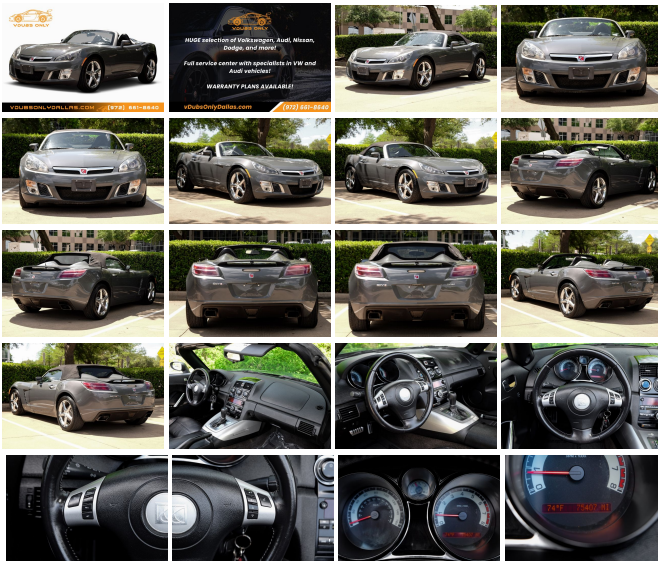

# 2008 Saturn SKY 2dr Conv Red Line

View this car on our website at [vdubsonlydallas.com/7221033/ebrochure](http://vdubsonlydallas.com/7221033/ebrochure)

Price **\$12,990**

## Specifications:

<b>Year:</b>	2008
<b>VIN:</b>	1G8MF35X08Y116457
<b>Make:</b>	Saturn
<b>Stock:</b>	116457
<b>Model/Trim:</b>	SKY 2dr Conv Red Line
<b>Condition:</b>	Pre-Owned
<b>Body:</b>	Convertible
<b>Exterior:</b>	Gray
<b>Engine:</b>	2.0L Turbo I4 260hp 260ft. lbs.
<b>Interior:</b>	Black
<b>Transmission:</b>	5-Speed Manual
<b>Mileage:</b>	75,407
<b>Drivetrain:</b>	Rear Wheel Drive
<b>Economy:</b>	City 19 / Highway 28

**VDUBSONLYDALLAS.COM** [972] 661-8640

2008 Saturn Sky 2dr Conv Very Clean! Dual Exhaust, Cruise Control, External Temperature, Hands-Free Communication, AM/FM Radio, Climate Control, Air Conditioning, Well Maintained and many more!! \*\*\* Come see our indoor showroom in Dallas with 100+ carefully selected luxury vehicles from Volkswagen, Audi, and more! We also have a service department, which offers expert service on VW & Audi vehicles. We Are Your DFW Premier Used & Pre Owned Dealer Near Dallas, Plano, Frisco, McKinney, Addison, Richardson, Irving, Grand Prairie, Arlington, and other surrounding cities. We offer financing for any type of credit and first time buyers. We take trade-ins, and offer world-wide shipping, extended warranties, and installation of additional desired items. We welcome third party inspections!

### Exterior

- Door handle color: chrome- Exhaust: dual tip- Mirror color: body-color
- Daytime running lights- Front fog lights- Side mirror adjustments: power
- Tire Pressure Monitoring System- Power windows- Window defogger: rear