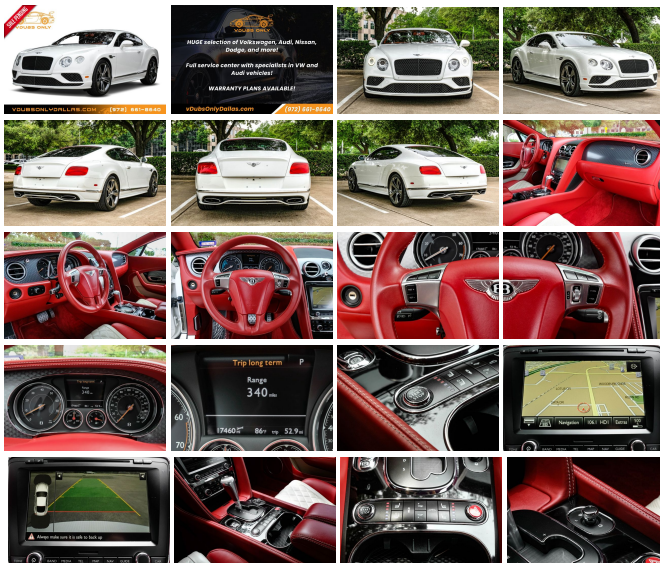

2016 Bentley Continental GT Speed

View this car on our website at vDubsonlydallas.com/7221022/ebrochure

Price **\$119,777**

Specifications:

Year:	2016
VIN:	SCBFJ7ZA6GC055088
Make:	Bentley
Stock:	055088
Model/Trim:	Continental GT Speed
Condition:	Pre-Owned
Body:	Coupe
Exterior:	White
Engine:	6.0L Twin Turbo W12 626hp 607ft. lbs.
Interior:	Red
Transmission:	8-Speed Shiftable Automatic
Mileage:	17,608
Drivetrain:	All Wheel Drive
Economy:	City 12 / Highway 21

VDUBSONLYDALLAS.COM [972] 661-8640

Step into the world of unparalleled craftsmanship and unrivaled performance with the 2016 Bentley Continental GT Speed, a masterpiece that combines luxury and power in a way that only Bentley can. With a mere 17,608 miles on the odometer, this exquisite white chariot is a testament to the meticulous care it has received over the years, ensuring a driving experience that is as flawless as it is exhilarating.

As you approach the Continental GT Speed, the pristine white exterior captivates your senses, reflecting a sense of purity and sophistication that is both timeless and elegant. The grandeur of this vehicle is not just skin deep; it is a beacon of the pinnacle of automotive design and engineering.

Open the door to a world of opulence, where the red interior welcomes you into a cocoon of luxury that is both intimate and lavish. The exact material of the red interior may remain a mystery, but rest assured, it is of the quality and grandeur that Bentley is renowned for. The seats invite you to sink into comfort that feels tailored just for you, creating an ambiance that is both exclusive and inviting.