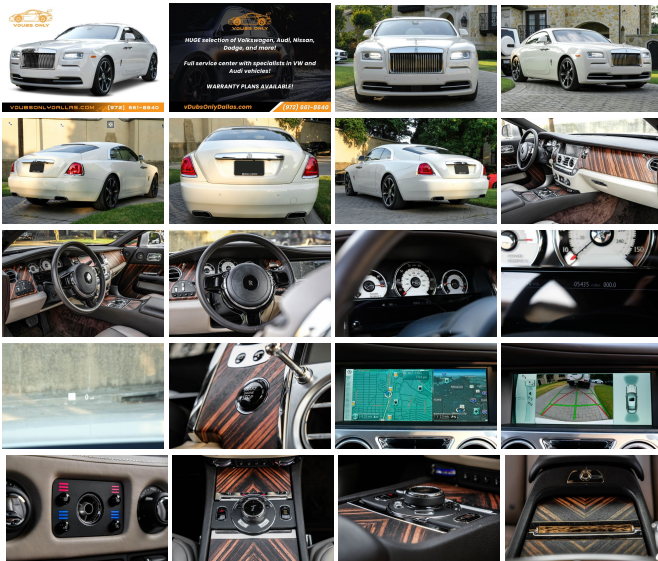

Specifications:

Year:	2015
VIN:	SCA665C57FUX85493
Make:	Rolls-Royce
Stock:	X85493
Model/Trim:	Wraith Base
Condition:	Pre-Owned
Body:	Coupe
Exterior:	White
Engine:	6.6L Twin Turbo V12 624hp 590ft. lbs.
Transmission:	8-Speed Shiftable Automatic
Mileage:	5,882
Drivetrain:	Rear Wheel Drive
Economy:	City 13 / Highway 21

VDUBSONLYDALLAS.COM [972] 661-8640