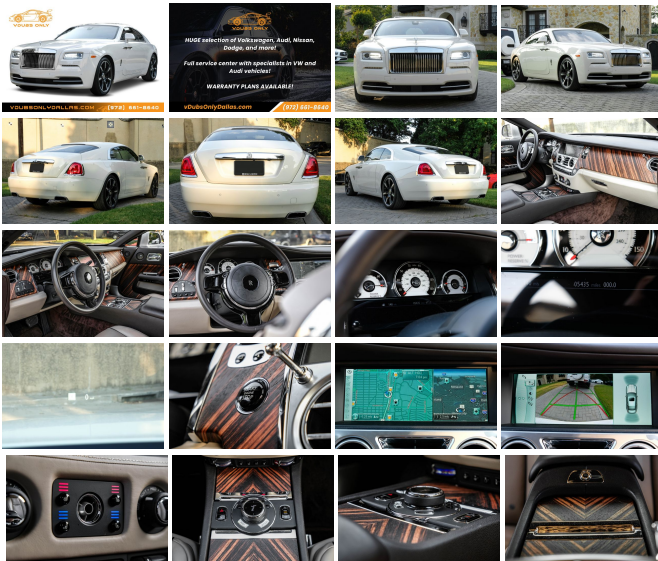

Specifications:

Year:	2015
VIN:	SCA665C57FUX85493
Make:	Rolls-Royce
Stock:	X85493
Model/Trim:	Wraith Base
Condition:	Pre-Owned
Body:	Coupe
Exterior:	White
Engine:	6.6L Twin Turbo V12 624hp 590ft. lbs.
Transmission:	8-Speed Shiftable Automatic
Mileage:	5,682
Drivetrain:	Rear Wheel Drive
Economy:	City 13 / Highway 21

VDUBSONLYDALLAS.COM [972] 661-8640