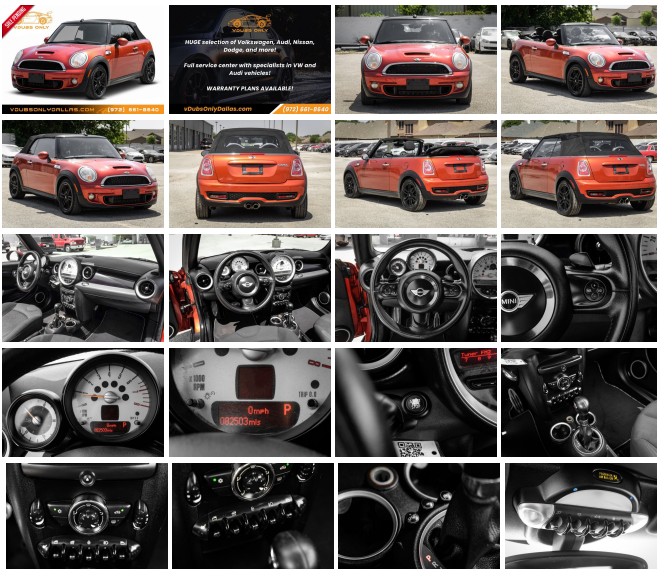

# 2012 MINI Cooper Convertible S

View this car on our website at [vdubsonlydallas.com/7220993/ebrochure](http://vdubsonlydallas.com/7220993/ebrochure)

Price **\$10,490**

## Specifications:

<b>Year:</b>	2012
<b>VIN:</b>	WMWZP3C53CT250716
<b>Make:</b>	MINI
<b>Stock:</b>	250716
<b>Model/Trim:</b>	Cooper Convertible S
<b>Condition:</b>	Pre-Owned
<b>Body:</b>	Convertible
<b>Exterior:</b>	Orange
<b>Engine:</b>	1.6L Turbo I4 181hp 177ft. lbs.
<b>Interior:</b>	Gray Leatherette
<b>Transmission:</b>	6-Speed Shifttable Automatic
<b>Mileage:</b>	82,984
<b>Drivetrain:</b>	Front Wheel Drive
<b>Economy:</b>	City 27 / Highway 35

**VDUBSONLYDALLAS.COM [972] 661-8640**

2012 MINI Cooper Convertible 2dr S Dual Exhaust, Hands Free Communication, Push to Start, AM/FM Radio, Bluetooth Technology, Air Conditioning, Powered Windows/Locks, and many more! \*\*\* Come see our indoor showroom in Dallas with 100+ carefully selected luxury vehicles from Toyota, Porsche, BMW, Mercedes-Benz, Ford, Chevy, Lexus, Land Rover and more. Every car is hand-picked, and our prices can't be beat! We Are Your DFW Premier Used & Pre Owned Dealer Near Dallas, Plano, Frisco, McKinney, Addison, Richardson, Irving, Grand Prairie, Arlington, and other surrounding cities. We offer financing for any type of credit and first time buyers. We take trade-ins, and offer world-wide shipping, extended warranties, and installation of additional desired items. We welcome third party inspections.

### Exterior

- Exhaust: dual tip- Front bumper color: body-color- Hood scoop- Daytime running lights
- Front fog lights- Side mirror adjustments: power- Convertible roof: power- Run flat tires
- Tire Pressure Monitoring System- Wheels: aluminum alloy- Power windows: front
- Window defogger: rear