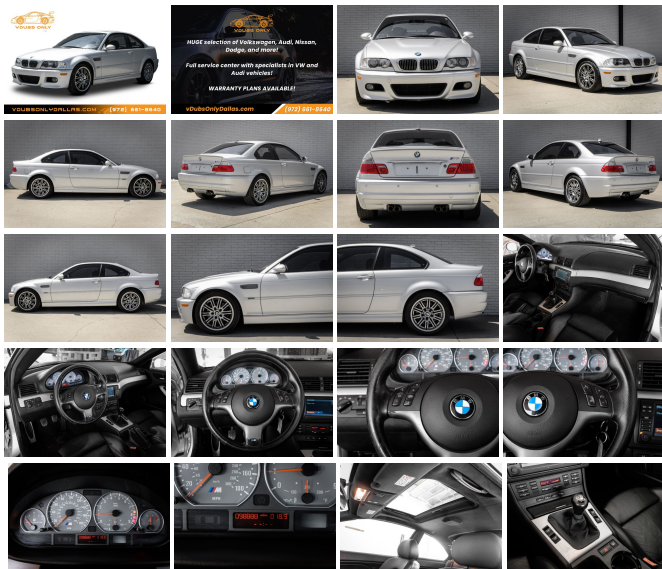

2006 BMW M3 Base

View this car on our website at vdubsonlydallas.com/7220981/ebrochure

Price **\$27,990**

Specifications:

| | |
|----------------------|--|
| Year: | 2006 |
| VIN: | WBSBL93406PN64517 |
| Make: | BMW |
| Stock: | N64517 |
| Model/Trim: | M3 Base |
| Condition: | Pre-Owned |
| Body: | Coupe |
| Exterior: | Silver |
| Engine: | 3L NA I6 double overhead cam (DOHC) 24V |
| Interior: | Black |
| Transmission: | 6-Speed Shiftable Automatic |
| Mileage: | 98,888 |
| Drivetrain: | Rear Wheel Drive |
| Economy: | City 14 / Highway 22 |

VDUBSONLYDALLAS.COM [972] 661-8640

2006 BMW 3 Series M3 2dr Cpe Lots of Premium Features! Quad Exhaust, Cruise Control, Hands-Free Communication, Navigation, Back up Camera, Park Assist, Heated Seats, Sattelite Radio, AM/FM Radio, Memory Seats, Air Conditioning, Power Windows and Locks, and many more! *** Come see our indoor showroom in Dallas with 100+ carefully selected luxury vehicles from Toyota, Porsche, BMW, Mercedes-Benz, Ford, Chevy, Lexus, Land Rover and more. Every car is hand-picked, and our prices can't be beat! We Are Your DFW Premier Used & Pre Owned Dealer Near Dallas, Plano, Frisco, McKinney, Addison, Richardson, Irving, Grand Prairie, Arlington, and other surrounding cities. We offer financing for any type of credit and first time buyers. We take trade-ins, and offer world-wide shipping, extended warranties, and installation of additional desired items. We welcome third party inspections.