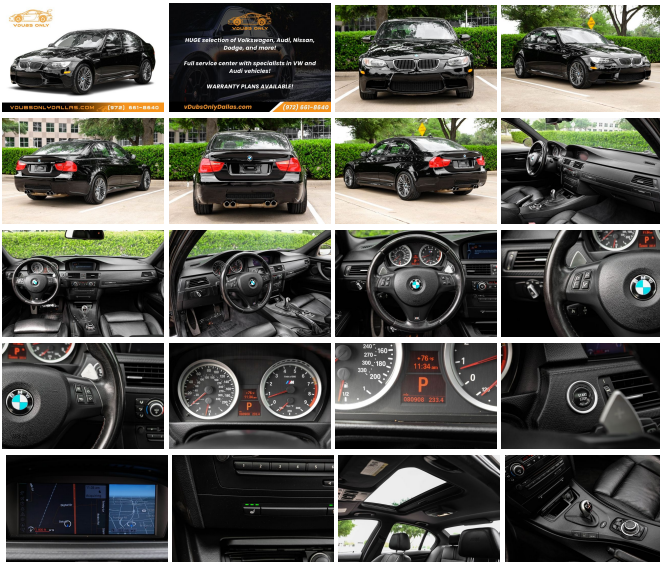

2009 BMW M3 Base

View this car on our website at vdubsonlydallas.com/7220971/ebrochure

Price **\$27,990**

Specifications:

Year:	2009
VIN:	WBSPM93559E201965
Make:	BMW
Stock:	201965
Model/Trim:	M3 Base
Condition:	Pre-Owned
Body:	Sedan
Exterior:	Black
Engine:	4.0L V8 414hp 295ft. lbs.
Interior:	Black Leather
Transmission:	7-Speed Double Clutch
Mileage:	80,908
Drivetrain:	Rear Wheel Drive
Economy:	City 14 / Highway 20

VDUBSONLYDALLAS.COM [972] 661-8640

,2009 BMW M3 Full of premium features! Navigation, Park Assist, Push to Start, Heated Seats, Sunroof, Memory Driver's Seat, Hands-Free Communication, Cruise Control, and more!**Come see our indoor showroom in Dallas with 100+ carefully selected luxury vehicles from Volkswagen, Audi, and more! We also have a service department, which offers expert service on VW & Audi vehicles. We Are Your DFW Premier Used & Pre Owned Dealer Near Dallas, Plano, Frisco, McKinney, Addison, Richardson, Irving, Grand Prairie, Arlington, and other surrounding cities. We offer financing for any type of credit and first time buyers. We take trade-ins, and offer world-wide shipping, extended warranties, and installation of additional desired items. We welcome third party inspections!

Exterior

- Exhaust: dual tip- Mirror color: body-color- Rear spoiler- Daytime running lights
- Taillights: adaptive- Side mirror adjustments: power- Side mirrors: heated
- Tire Pressure Monitoring System- Wheels: chrome alloy- Front wipers: rain sensing
- Heated windshield washer jets- Power windows- Window defogger: rear