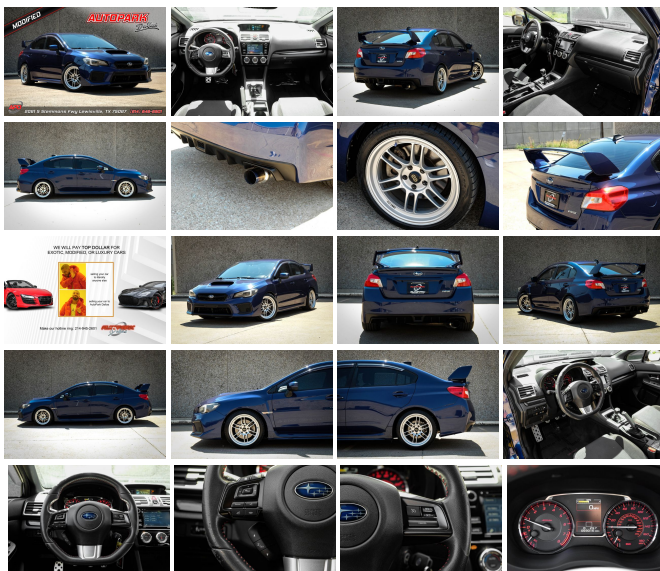

# 2016 Subaru WRX

View this car on our website at [autoparkdallas.com/7220720/ebrochure](http://autoparkdallas.com/7220720/ebrochure)

Website Price **\$21,995**

## Specifications:

Year:	2016
VIN:	JF1VA1B67G9829542
Make:	Subaru
Stock:	1416
Model/Trim:	WRX
Condition:	Pre-Owned
Body:	Sedan
Exterior:	[LBP] Lapis Blue Pearl
Engine:	2.0L Turbo H4 268hp 258ft. lbs.
Interior:	Carbon Black Checkered Cloth
Transmission:	6-Speed Manual
Mileage:	58,955
Drivetrain:	All Wheel Drive
Economy:	City 20 / Highway 27

AutoPark Dallas is thrilled to offer you this 2016 Subaru WRX for sale! There's nothing quite like the driving experience of a Japanese true enthusiast sports car, and the VA chassis Subaru is truly the epitome of that experience. With a capable FA20F engine producing 268 horsepower, it is the perfect platform to enjoy as is or modify for reliable power gains. This example has already experienced some light modifications in the form of one of the best exhausts on the market - the **Invidia N1 Catback w/ Single Exit Titanium Tip** - while the exterior has been afforded a set of beautiful **Enkei Wheels** along with an **STI OEM Rear Spoiler** and **LED Headlights**. From the factory, an **STI Short Throw Shifter** has also been equipped to truly complete the engaging and crisp feel every enthusiast desires. Come check out this beautifully equipped and modified WRX today. **DO! NOT! HESITATE!!!** To swing by and check out this 2016 Subaru WRX that we have parked here in our indoor 16,000 Sq Ft Showroom located in Dallas, Texas amongst our inventory of 100+ other Unique / Modified and Luxury Vehicles!