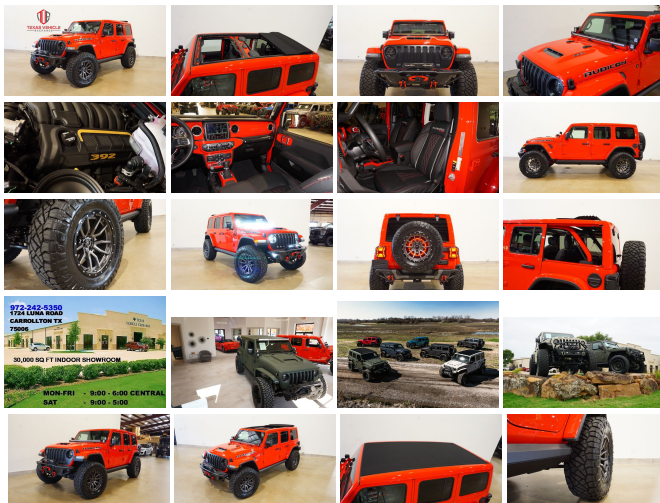

2023 Jeep Wrangler Rubicon 392 SKY TOP,BUMPERS,LED'S,FUEL WHLS

View this car on our website at tveauto.com/7220674/ebrochure

Our Price **\$120,900**

Specifications:

Year:	2023
VIN:	1C4JJXSJ7PW670359
Make:	Jeep
Stock:	670359
Model/Trim:	Wrangler Rubicon 392 SKY TOP,BUMPERS,LED'S,FUEL WHLS
Condition:	Pre-Owned
Body:	SUV
Exterior:	[PRC] Firecracker Red Clear Coat
Engine:	HEMI 6.4L V8 470hp 470ft. lbs.
Interior:	Black Leather
Transmission:	8-Speed Shifttable Automatic
Mileage:	81
Drivetrain:	4 Wheel Drive
Economy:	City 13 / Highway 17

NATION WIDE FINANCING

SUBMIT CREDIT APP [WWW.TVEAUTO.COM](https://www.tveauto.com)

OR CALL 972-242-5350

"FIRECRACKER RED CLEAR COAT EDITION"

CUSTOM BUILT 2023 JEEP WRANGLER JL
UNLIMITED RUBICON 4X4 WITH 27X
PACKAGE

UPGRADES INCLUDE:

- * FIRECRACKER RED CLEAR COAT
- * 6.4L V8 SRT HEMI ENGINE
- * SKY ONE-TOUCH POWER TOP WITH REMOVABLE REAR QUARTER WINDOWS
- * CUSTOM ALEA BLACK LEATHER WITH RED STITCHING
- * INTERIOR PIECES CUSTOM PAINTED FIRECRACKER RED
- * FACTORY REMOTE START
- * REMOTE PROXIMITY KEYLESS ENTRY
- * COLD WEATHER GROUP
- * LED LIGHTING GROUP
- * SAFETY GROUP
- * ADVANCED SAFETY GROUP
- * FACTORY 8.4 INCH TOUCH SCREEN NAVIGATION WITH HD AM/FM/SIRIUS STEREO & ALPINE PREMIUM AUDIO SYSTEM
- * FACTORY BACK-UP CAMERA
- * U-CONNECT
- * SMITTYBILT APOLLO JL FRONT BUMPER WITH 2 MINI LED LIGHT BARS & LED FOGLIGHTS
- * FRONT D-RINGS & ISOLATORS (FIRECRACKER RED)
- * SMITTYBILT NEW GEN 3 "X20" 10,000 LB WATERPROOF AND WIRELESS CONTROL WINCH WITH SYNTHETIC ROPE
- * FACTOR 55 PROLINK (BLACK)
- * MATTE BLACK GRILLE
- * FACTORY MESH GRILLE PAINTED (ANTHRACITE)
- * FACTORY LED HEADLIGHTS
- * RUGGED RIDGE BLACK HEADLIGHT GUARDS
- * FACTORY HOOD WITH AIR INTAKE

Snapshot

2023 JEEP WRANGLER RUBICON 392

No accidents or damage reported to CARFAX

Well maintained vehicle

CARFAX 1-Owner vehicle

Personal vehicle

Last owned in Texas

97 Last reported odometer reading