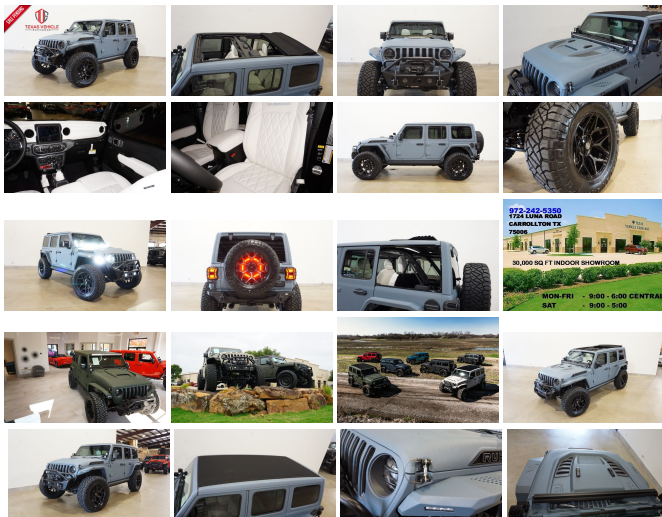

2023 Jeep Wrangler Unlimited Rubicon 4X4 SKY TOP,DUPONT KEVLAR,LIFT,LED'S

View this car on our website at tveauto.com/7220239/ebrochure

Our Price **\$99,900**

Specifications:

Year:	2023
VIN:	1C4HJXFG7PW628318
Make:	Jeep
Stock:	628318
Model/Trim:	Wrangler Unlimited Rubicon 4X4 SKY TOP,DUPONT KEVLAR,LIFT,LED'S
Condition:	Pre-Owned
Body:	SUV
Exterior:	Blue
Engine:	3.6L V6 285hp 260ft. lbs.
Interior:	White Leather
Transmission:	8-Speed Shiftable Automatic
Mileage:	609
Drivetrain:	4 Wheel Drive
Economy:	City 17 / Highway 23

NATION WIDE FINANCING

SUBMIT CREDIT APP [WWW.TVEAUTO.COM](https://www.tveauto.com)

OR CALL 972-242-5350

"WINTER BLUE EDITION"

CUSTOM BUILT **KEVLAR** 2023 JEEP
WRANGLER JL UNLIMITED RUBICON 4X4
WITH 25R PACKAGE