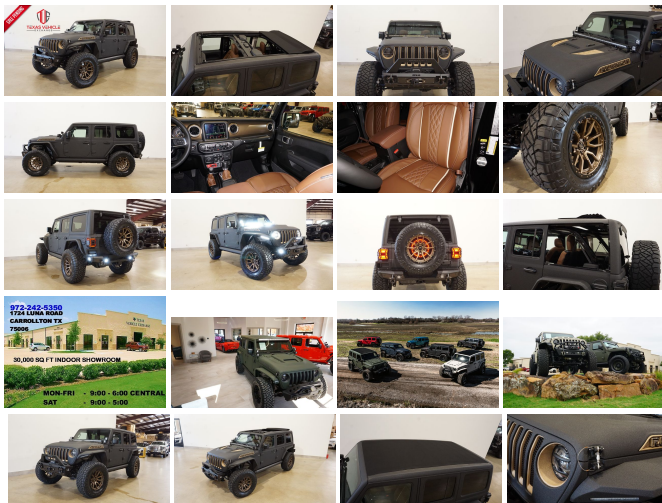

2023 Jeep Wrangler Unlimited Rubicon 4X4 DIESEL,SKY TOP,DUPONT KEVLAR,LIFT

View this car on our website at tveauto.com/7219883/ebrochure

Our Price **\$102,900**

Specifications:

Year:	2023
VIN:	1C4JJXFM6PW566286
Make:	Jeep
Stock:	566286
Model/Trim:	Wrangler Unlimited Rubicon 4X4 DIESEL,SKY TOP,DUPONT KEVLAR,LIFT
Condition:	Pre-Owned
Body:	SUV
Exterior:	Black
Engine:	3.0L Diesel Turbo V6 260hp 442ft. lbs.
Interior:	Brown Leather
Transmission:	8-Speed Shiftable Automatic
Mileage:	64
Drivetrain:	4 Wheel Drive
Economy:	City 21 / Highway 26

NATION WIDE FINANCING

SUBMIT CREDIT APP [WWW.TVEAUTO.COM](https://www.tveauto.com)

OR CALL 972-242-5350

"RAPTOR BLACK EDITION"

CUSTOM BUILT **KEVLAR** 2023 JEEP
WRANGLER JL UNLIMITED RUBICON 4X4
WITH 26R PACKAGE

UPGRADES INCLUDE:

- * RAPTOR BLACK KEVLAR COATING WITH KING RANCH BROWN ACCENTS
- * 3.0L V6 TURBO DIESEL ENGINE WITH START STOP
- * SKY ONE-TOUCH POWER TOP WITH REMOVABLE REAR QUARTER WINDOWS
- * CUSTOM ALEA BROWN LEATHER WITH TAN STITCHING
- * FACTORY REMOTE START
- * REMOTE PROXIMITY KEYLESS ENTRY
- * COLD WEATHER GROUP
- * SAFETY GROUP
- * FACTORY 8.4 INCH TOUCH SCREEN NAVIGATION WITH HD AM/FM/SIRIUS STEREO & ALPINE PREMIUM AUDIO SYSTEM
- * FACTORY BACK-UP CAMERA
- * U-CONNECT
- * BODYGUARD RX BAJA STUBBY FRONT BUMPER WITH 10" LED LIGHT BAR & 2 RIGID INDUSTRIES DUALY D2 LED LIGHTS
- * FRONT D-RINGS & ISOLATORS (KING RANCH BROWN)
- * SMITTYBILT NEW GEN 3 "X20" 10,000 LB WATERPROOF AND WIRELESS CONTROL WINCH WITH SYNTHETIC ROPE
- * FACTOR 55 PROLINK (BLACK)
- * FACTORY MESH GRILLE PAINTED (KING RANCH BROWN)
- * FACTORY LED HEADLIGHTS
- * RUGGED RIDGE BLACK HEADLIGHT GUARDS
- * NEW JL CUSTOM VENTED HOOD
- * DRAKE OFF ROAD HOOD LATCHES
- * ROAD ARMOR STEALTH JL FENDER FLARES