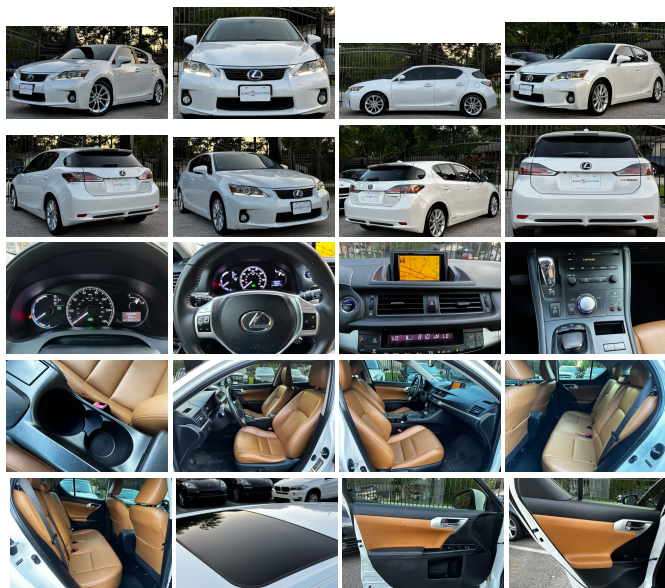

2012 Lexus CT 200h Premium

View this car on our website at euro2motors.com/7219655/ebrochure

Our Price **\$12,495**

Specifications:

Year:	2012
VIN:	JTHKD5BH4C2082836
Make:	Lexus
Stock:	082836
Model/Trim:	CT 200h Premium
Condition:	Pre-Owned
Body:	Hatchback
Exterior:	[077] Starfire Pearl
Engine:	1.8L Hybrid I4 134hp
Interior:	Brown Leatherette
Transmission:	CVT
Mileage:	134,533
Drivetrain:	Front Wheel Drive
Economy:	City 43 / Highway 40

Looking for a luxurious and eco-friendly ride? Look no further than this 2012 Lexus CT 200h Premium! With a sleek white exterior and sophisticated brown leatherette interior, this vehicle is sure to turn heads. But it's not just about looks - this car also boasts impressive fuel efficiency and a smooth, comfortable ride.

With 134533 miles on the odometer, this Lexus CT 200h Premium has plenty of life left in it. And with its hybrid engine, you'll be able to go further on less fuel. The 1.8L Hybrid I4 engine delivers an impressive 134 horsepower, making it a joy to drive on the open road. And with a CVT transmission, you'll experience seamless gear changes and a smooth ride.

So why wait? Come test drive this 2012 Lexus CT 200h Premium today and experience the ultimate in luxury and eco-friendliness. With its impressive fuel efficiency, advanced safety features, and luxurious amenities, this car is sure to sell quickly. Don't miss out on the opportunity to own one of the most sought-after vehicles on the market!