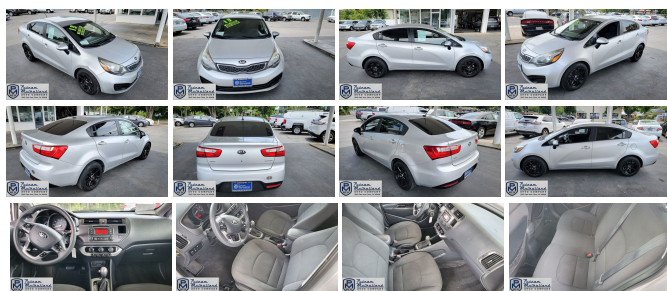

## 2013 Kia Rio EX

View this car on our website at [pmautoco.com/7219545/ebrochure](http://pmautoco.com/7219545/ebrochure)

Our Price **\$8,995**

### Specifications:

<b>Year:</b>	2013
<b>VIN:</b>	KNADN4A31D6139024
<b>Make:</b>	Kia
<b>Stock:</b>	4874
<b>Model/Trim:</b>	Rio EX
<b>Condition:</b>	Pre-Owned
<b>Body:</b>	Sedan
<b>Exterior:</b>	Silver
<b>Engine:</b>	1.6L I4 138hp 123ft. lbs.
<b>Interior:</b>	Gray
<b>Transmission:</b>	6-Speed Shifttable Automatic
<b>Mileage:</b>	109,809
<b>Drivetrain:</b>	Front Wheel Drive
<b>Economy:</b>	City 28 / Highway 36

### Exterior

- Front bumper color: body-color- Mirror color: body-color- Side mirrors: heated
- Tire Pressure Monitoring System- Wheels: steel- Front wipers: variable intermittent
- Power windows- Window defogger: rear