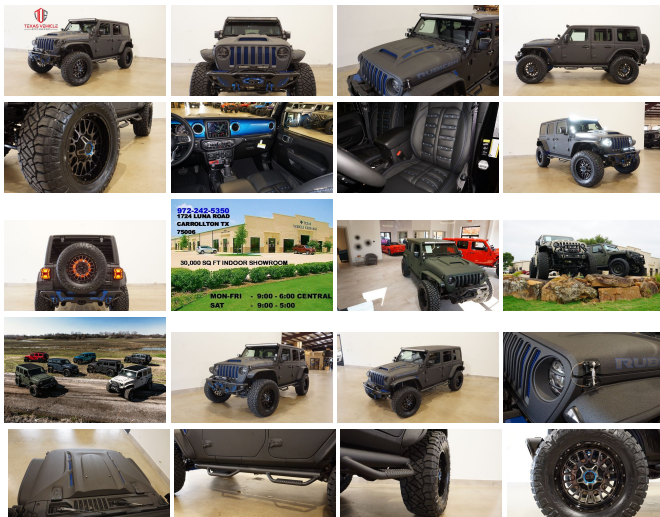

# 2023 Jeep Wrangler Unlimited Rubicon 4X4 DUPONT KEVLAR,LIFTED,BUMPER'S

View this car on our website at [tveauto.com/7218748/ebrochure](https://tveauto.com/7218748/ebrochure)

Our Price **\$87,900**

## Specifications:

<b>Year:</b>	2023
<b>VIN:</b>	1C4HJXFG5PW652911
<b>Make:</b>	Jeep
<b>Stock:</b>	652911
<b>Model/Trim:</b>	Wrangler Unlimited Rubicon 4X4 DUPONT KEVLAR,LIFTED,BUMPER'S
<b>Condition:</b>	Pre-Owned
<b>Body:</b>	SUV
<b>Exterior:</b>	Black
<b>Engine:</b>	3.6L V6 285hp 260ft. lbs.
<b>Interior:</b>	Black Leather
<b>Transmission:</b>	8-Speed Shifttable Automatic
<b>Mileage:</b>	117
<b>Drivetrain:</b>	4 Wheel Drive
<b>Economy:</b>	City 17 / Highway 23

NATION WIDE FINANCING

SUBMIT CREDIT APP [WWW.TVEAUTO.COM](https://www.tveauto.com)

OR CALL 972-242-5350

**"RAPTOR BLACK EDITION"**

CUSTOM BUILT **KEVLAR** 2023 JEEP  
WRANGLER JL UNLIMITED RUBICON 4X4  
WITH 25R PACKAGE