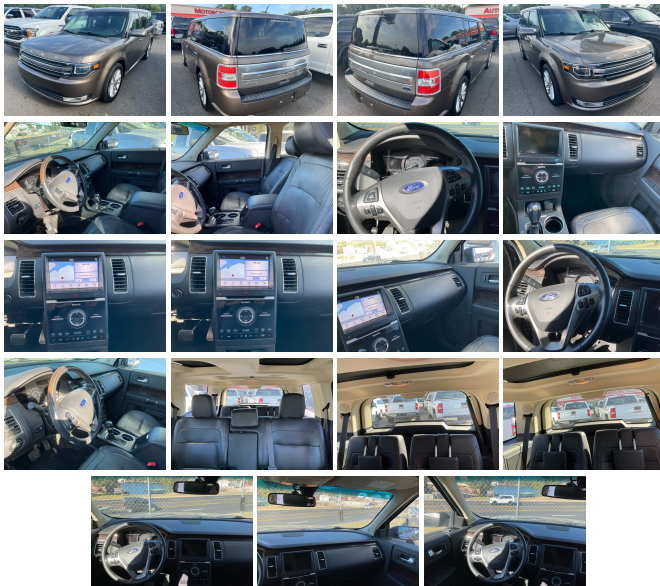

2019 Ford Flex Limited

View this car on our website at johngibsonautosales.com/7218418/ebrochure

Specifications:

Year:	2019
VIN:	2FMGK5D88KBA35629
Make:	Ford
Stock:	50249
Model/Trim:	Flex Limited
Condition:	Pre-Owned
Body:	Wagon
Exterior:	GRAY
Engine:	3.5L V6 287hp 254ft. lbs.
Interior:	N/A
Transmission:	6-Speed Shiftable Automatic
Mileage:	73,757
Drivetrain:	Front Wheel Drive
Economy:	City 16 / Highway 23

Our Location :

2019 Ford Flex Limited

John Gibson Auto Sales - (501) 767-8455 - View this car on our website at johngibsonautosales.com/7218418/ebrochure

Installed Options

Interior

- Air filtration- Front air conditioning: automatic climate control
- Front air conditioning zones: dual- Rear air conditioning: independently controlled
- Rear vents: third row- Dash trim: simulated wood- Door sill trim: chrome
- Door trim: simulated wood- Floor mat material: carpet- Floor mats: front
- Shift knob trim: leather- Steering wheel trim: leather- Adjustable pedals: power
- Ambient lighting: color-adjustable- Capless fuel filler system- Cargo area light
- Cruise control- Footwell lights: color-adjustable- Keypad entry
- Memorized settings: 2 driver- Multi-function remote: proximity entry system
- Power outlet(s): 115V rear- Power steering- Push-button start
- Rearview mirror: auto-dimming- Remote engine start- Steering wheel: tilt and telescopic
- Universal remote transmitter: garage door opener- Clock- Compass- Digital odometer
- External temperature display- Instrument cluster screen size: 4.2 in. (dual)
- Multi-function display- Trip odometer- Driver seat: heated
- Driver seat power adjustments: 10- Front seat type: bucket- Passenger seat: heated
- Passenger seat power adjustments: 6- Rear seat folding: power
- Rear seat type: 60-40 split bench- Third row seat folding: fold flat into floor
- Third row seat type: 50-50 split bench- Upholstery: leather-trimmed