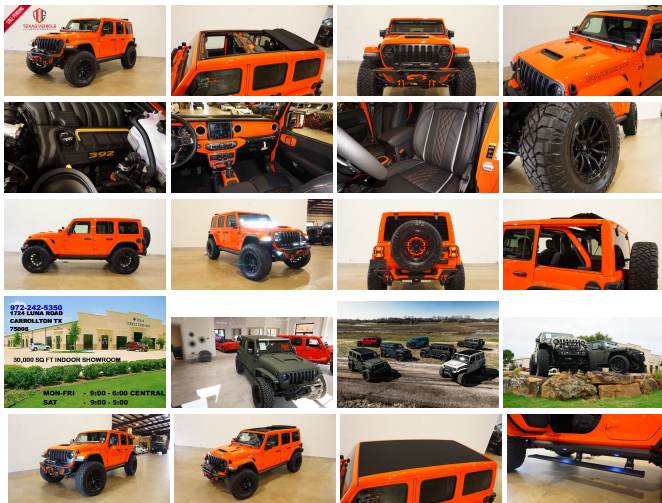

2023 Jeep Wrangler Rubicon 392 SKY TOP,BUMPERS,LED'S,FUEL WHLS

View this car on our website at tveauto.com/7218305/ebrochure

Our Price **\$135,900**

Specifications:

Year:	2023
VIN:	1C4JJXSJ1PW652861
Make:	Jeep
Stock:	652861
Model/Trim:	Wrangler Rubicon 392 SKY TOP,BUMPERS,LED'S,FUEL WHLS
Condition:	Pre-Owned
Body:	SUV
Exterior:	Punk'n Metallic Clear Coat
Engine:	HEMI 6.4L V8 470hp 470ft. lbs.
Interior:	Black Leather
Transmission:	8-Speed Shifttable Automatic
Mileage:	58
Drivetrain:	4 Wheel Drive
Economy:	City 13 / Highway 17

NATION WIDE FINANCING

SUBMIT CREDIT APP [WWW.TVEAUTO.COM](https://www.tveauto.com)

OR CALL 972-242-5350

"PUNK'N METALLIC CLEAR COAT EDITION"

CUSTOM BUILT 2023 JEEP WRANGLER JL
UNLIMITED RUBICON 4X4 WITH 27X
PACKAGE

UPGRADES INCLUDE:

- * PUNK'N METALLIC CLEAR COAT
- * 6.4L V8 SRT HEMI ENGINE
- * SKY ONE-TOUCH POWER TOP WITH REMOVABLE REAR QUARTER WINDOWS
- * CUSTOM ALEA BLACK LEATHER WITH ORANGE STITCHING
- * INTERIOR PIECES CUSTOM PAINTED PUNK'N METALLIC
- * FACTORY REMOTE START
- * REMOTE PROXIMITY KEYLESS ENTRY
- * COLD WEATHER GROUP
- * LED LIGHTING GROUP
- * SAFETY GROUP
- * ADVANCED SAFETY GROUP
- * FACTORY 8.4 INCH TOUCH SCREEN NAVIGATION WITH HD AM/FM/SIRIUS STEREO & ALPINE PREMIUM AUDIO SYSTEM
- * FACTORY BACK-UP CAMERA
- * U-CONNECT
- * SMITTYBILT APOLLO JL FRONT BUMPER WITH 2 MINI LED LIGHT BARS & LED FOGLIGHTS
- * FRONT D-RINGS & ISOLATORS (PUNK'N METALLIC)
- * SMITTYBILT NEW GEN 3 "X20" 10,000 LB WATERPROOF AND WIRELESS CONTROL WINCH WITH SYNTHETIC ROPE
- * FACTOR 55 PROLINK (BLACK)
- * MATTE BLACK GRILLE
- * FACTORY LED HEADLIGHTS
- * RUGGED RIDGE BLACK HEADLIGHT GUARDS
- * FACTORY HOOD WITH AIR INTAKE SCOOP
- * PAINTFD TO MATCH FFNDFR FI ARFS