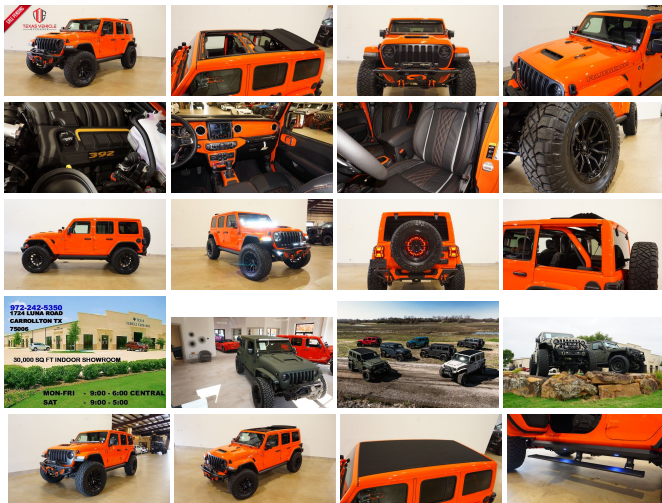

# 2023 Jeep Wrangler Rubicon 392 SKY TOP,BUMPERS,LED'S,FUEL WHLS

View this car on our website at [tveauto.com/7218305/ebrochure](https://tveauto.com/7218305/ebrochure)

Our Price **\$135,900**

## Specifications:

<b>Year:</b>	2023
<b>VIN:</b>	1C4JJXSJ1PW652861
<b>Make:</b>	Jeep
<b>Stock:</b>	652861
<b>Model/Trim:</b>	Wrangler Rubicon 392 SKY TOP,BUMPERS,LED'S,FUEL WHLS
<b>Condition:</b>	Pre-Owned
<b>Body:</b>	SUV
<b>Exterior:</b>	Punk'n Metallic Clear Coat
<b>Engine:</b>	HEMI 6.4L V8 470hp 470ft. lbs.
<b>Interior:</b>	Black Leather
<b>Transmission:</b>	8-Speed Shifttable Automatic
<b>Mileage:</b>	58
<b>Drivetrain:</b>	4 Wheel Drive
<b>Economy:</b>	City 13 / Highway 17

NATION WIDE FINANCING

SUBMIT CREDIT APP [WWW.TVEAUTO.COM](https://www.tveauto.com)

OR CALL 972-242-5350

**"PUNK'N METALLIC CLEAR COAT EDITION"**

CUSTOM BUILT 2023 JEEP WRANGLER JL  
UNLIMITED RUBICON 4X4 WITH 27X  
PACKAGE