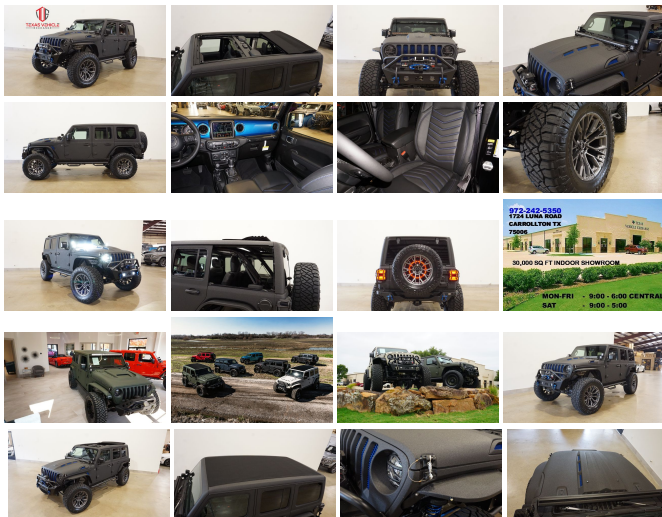

2023 Jeep Wrangler Unlimited Sport 4X4 SKY TOP,DUPONT KEVLAR,LIFTED,NAV

View this car on our website at tveauto.com/7216554/ebrochure

Our Price **\$79,900**

Specifications:

Year:	2023
VIN:	1C4HJXDG1PW628320
Make:	Jeep
Stock:	628320
Model/Trim:	Wrangler Unlimited Sport 4X4 SKY TOP,DUPONT KEVLAR,LIFTED,NAV
Condition:	Pre-Owned
Body:	SUV
Exterior:	Black
Engine:	3.6L V6 285hp 260ft. lbs.
Interior:	Black Leather
Transmission:	8-Speed Shiftable Automatic
Mileage:	416
Drivetrain:	4 Wheel Drive
Economy:	City 17 / Highway 23

NATION WIDE FINANCING

SUBMIT CREDIT APP [WWW.TVEAUTO.COM](https://www.tveauto.com)

OR CALL 972-242-5350

"RAPTOR BLACK EDITION"

CUSTOM BUILT **KEVLAR** 2023 JEEP
WRANGLER JL UNLIMITED SPORT 4X4
WITH 25S PACKAGE