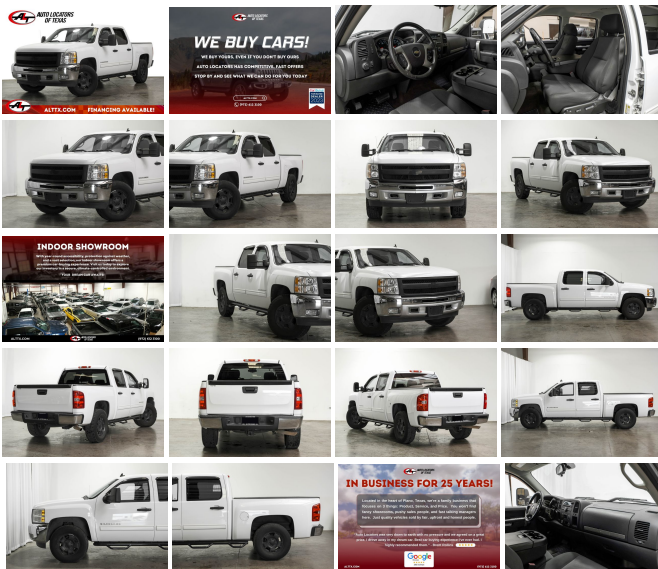

2013 Chevrolet Silverado 1500 LT

View this car on our website at alttx.com/7216318/ebrochure

Our Price **\$18,783**

Retail Value ~~\$22,720~~

Specifications:

Year:	2013
VIN:	3GCPCSE02DG258158
Make:	Chevrolet
Stock:	4298
Model/Trim:	Silverado 1500 LT
Condition:	Pre-Owned
Body:	Pickup Truck
Exterior:	Summit White
Engine:	Vortec 5.3L Flex Fuel V8 315hp 335ft. lbs.
Interior:	Ebony Cloth
Transmission:	6-Speed Shiftable Automatic
Mileage:	108,293
Drivetrain:	Rear Wheel Drive
Economy:	City 11 / Highway 16

2013 CHEVROLET Silverado CREW CAB LT

[Financing Available](#)

[CLEAN CARFAX](#)

[LOCAL TEXAS VEHICLE](#)

[SPRAY IN BEDLINER](#)

[SIDE NERF BARS](#)

Steering Wheel Controls

Bluetooth Technology

External Temperature

Compass, Keyless Entry

Automatic Transmission

Well Maintained

Very Clean!

Professionally Detailed and much more!

CARFAX CERTIFIED

After 25 years in business, we've streamlined the buying process to be completely hassle and stress free. Why wait? We can have you in and out in as little as 45 minutes from the time you step into the dealership to the time you drive away in your new vehicle. Our customers' great reviews have a common theme, great prices, quality vehicles and an efficient no hassle environment. Just look on Yelp and Google to read what our 10,000 plus happy customers are saying about Auto Locators of Texas!

We pride ourselves on our friendly, no-pressure approach to selling vehicles. We offer a wide selection of the highest quality used cars, trucks, and SUV's. Our finance department works hard to find every customer the best deal. Trade-ins are always welcome so we can answer your question of "what is my trade worth".