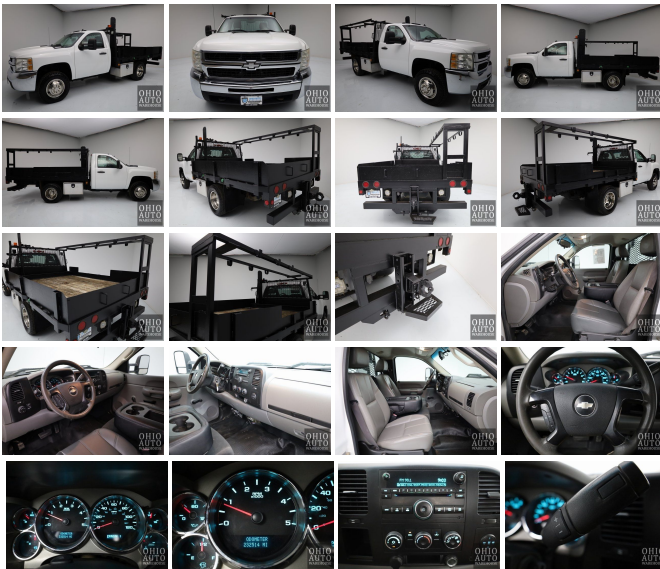

# 2009 Chevrolet Silverado 3500HD Work Truck Flatbed Duramax DIESEL Service Truck

View this car on our website at [ohioautowarehouse.com/7216183/ebrochure](http://ohioautowarehouse.com/7216183/ebrochure)

## Specifications:

<b>Year:</b>	2009
<b>VIN:</b>	1GBJC74619F164472
<b>Make:</b>	Chevrolet
<b>Stock:</b>	6933
<b>Model/Trim:</b>	Silverado 3500HD Work Truck Flatbed Duramax DIESEL Service Truck
<b>Condition:</b>	Pre-Owned
<b>Exterior:</b>	Summit White (Fleet)
<b>Engine:</b>	Duramax 6.6L Turbo Diesel V8 365hp 660ft. lbs.
<b>Interior:</b>	Cloth
<b>Transmission:</b>	Allison 1000 6-Speed Shiftable Automatic
<b>Mileage:</b>	232,463
<b>Drivetrain:</b>	Rear Wheel Drive

This is a 2009 Chevrolet Silverado 3500HD Flatbed Service Truck with 232K and a 6.6L V8 Duramax Turbodiesel Engine. Fresh Service, Air Conditioning, 3 Passenger, and much more. Ohio Auto Warehouse LLC is located at 3533 Lesh Street NE Canton, Ohio 44705. We are just one hour south of Cleveland. Please call or email to verify vehicle availability, options and condition. Vehicles are shown by APPOINTMENT to avoid any wait time. We can be reached by Phone 3 3 0 4 3 0 0 0 0 Text 3 3 0 7 5 2 4 4 6 1 or Toll Free 8 5 5 4 3 0 AUTO (2886). We have financing available with local and national banks with approved credit. More pictures & info on this vehicle at OhioAutoWarehouse.com Extended Service Agreements, vehicle history reports and 3rd party inspections are available upon request for all vehicles. We ship all over the United States at a guaranteed or quoted rate. CAR GURUS shipping rates are for normal sized vehicles only. service truck

Installed Options

Interior

- Power outlet(s): two 12V- Power steering- Trip odometer
- Front seat type: 40-20-40 split bench

Exterior

- Front bumper color: chrome- Pickup box delete- Daytime running lights
- Roof-mounted lights- Wheels: steel- Solar-tinted glass