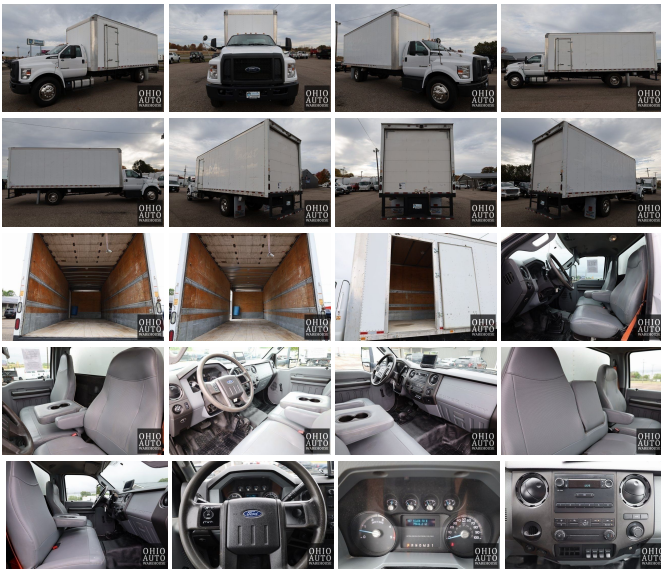

2017 Ford F-650SD Base 24 FT Box Truck Powerstroke DIESEL

View this car on our website at ohioautowarehouse.com/7216067/ebrochure

Today's Price **\$56,000**

Specifications:

Year:	2017
VIN:	1FDNF6DC9HDB06362
Make:	Ford
Stock:	7015
Model/Trim:	F-650SD Base 24 FT Box Truck Powerstroke DIESEL
Condition:	Pre-Owned
Exterior:	Oxford White
Engine:	Power Stroke 6.7L V8 270hp 675ft. lbs.
Interior:	Gray Vinyl
Mileage:	75,451
Drivetrain:	Rear Wheel Drive

REAR CARGO BOX IS 24 FT. LONG by 8 FT. TALL. TOTAL HEIGHT IS 12". This is a 2017 Ford F-650 Super Duty Box Truck with 75K Miles and a 6.7L V8 Powerstroke DIESEL Engine. 6-Speed Automatic Transmission, Air Conditioning, Auxiliary Audio Input, 3 Passenger, Vinyl Seating and Flooring, and much more. Ohio Auto Warehouse LLC is located at 3533 Lesh Street NE Canton, Ohio 44705. We are just one hour south of Cleveland. Please call or email to verify vehicle availability, options and condition. Vehicles are shown by APPOINTMENT to avoid any wait time. We can be reached by Phone 3 3 0 4 3 0 0 0 0 Text 3 3 0 7 5 2 4 4 6 1 or Toll Free 8 5 5 4 3 0 AUTO (2886). We have financing available with local and national banks with approved credit. More pictures & info on this vehicle at OhioAutoWarehouse.com Extended Service Agreements, vehicle history reports and 3rd party inspections are available upon request for all vehicles. We ship all over the United States at a guaranteed or quoted rate. CAR GURUS shipping rates are for normal sized vehicles only. box truck

2017 Ford F-650SD Base 24 FT Box Truck Powerstroke DIESEL

Ohio Auto Warehouse LLC - (330) 430-0000 - View this car on our website at ohioautowarehouse.com/7216067/ebrochure

Vehicle History Report : as Of 04/27/2024

Our Location :

2017 Ford F-650SD Base 24 FT Box Truck Powerstroke DIESEL

Ohio Auto Warehouse LLC - (330) 430-0000 - View this car on our website at ohioautowarehouse.com/7216067/ebrochure

Installed Options