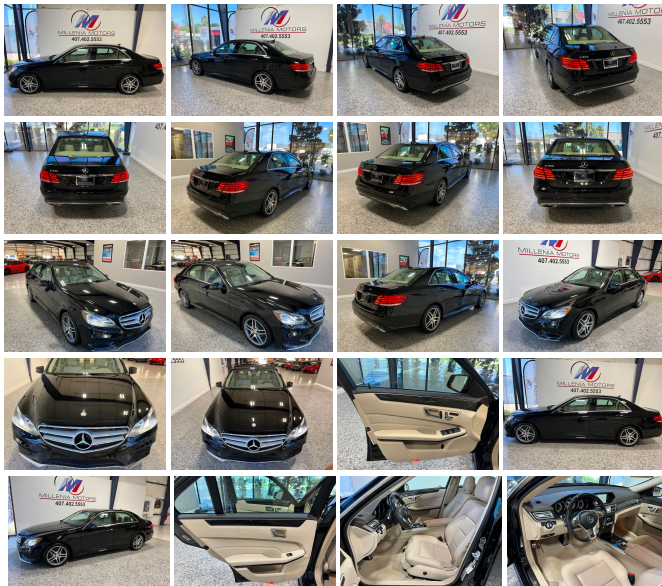

milleniamotors.com
(407) 402-5553
135 Mingo Trail
Longwood, FL
32750

Millenia Motors

2015 Mercedes-Benz E-Class E 350

View this car on our website at milleniamotors.com/7215687/ebrochure

Our Price **\$17,999**

Specifications:

Year: 2015
VIN: WDDHF5KB6FB095311
Make: Mercedes-Benz
Stock: 095311
Model/Trim: E-Class E 350
Condition: Pre-Owned
Body: Sedan
Exterior: Black
Engine: 3.5L V6 302hp 273ft. lbs.
Interior: Silk Beige/Espresso Brown Leatherette
Transmission: 7-Speed Shiftable Automatic
Mileage: 53,686
Drivetrain: Rear Wheel Drive
Economy: City 20 / Highway 29

SPORT PKG!! ONLY 53k MILES!! PREMIUM 1 PKG!! Carfax certified call or text Oliver 407-402-5553. Options-

MSRP \$48,350.00

INSTALLED OPTIONS

321 Sport Package \$0

660 Wheels: 18" Amg Twin 5 Spoke \$500

P01 Premium 1 Package \$4,380