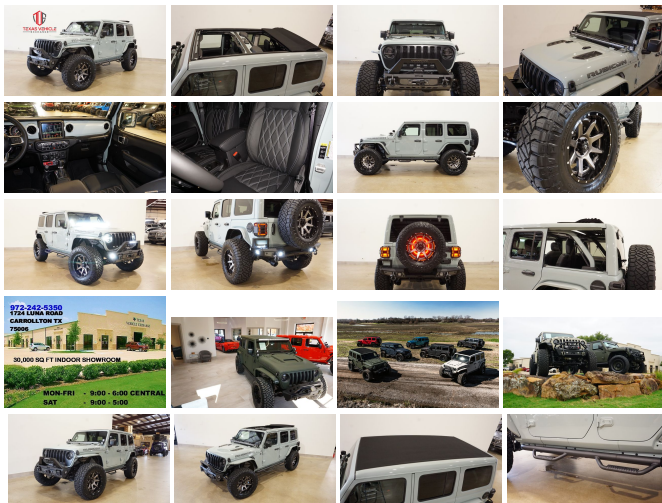

2023 Jeep Wrangler Unlimited Rubicon 4X4 SKY TOP,LIFTED,BUMPERS,LED'S

View this car on our website at tveauto.com/7215050/ebrochure

Our Price **\$82,900**

Specifications:

Year:	2023
VIN:	1C4HJXFG1PW652906
Make:	Jeep
Stock:	652906
Model/Trim:	Wrangler Unlimited Rubicon 4X4 SKY TOP,LIFTED,BUMPERS,LED'S
Condition:	Pre-Owned
Body:	SUV
Exterior:	Earl Clear Coat
Engine:	3.6L V6 285hp 260ft. lbs.
Interior:	Black Leather
Transmission:	8-Speed Shifttable Automatic
Mileage:	59
Drivetrain:	4 Wheel Drive
Economy:	City 17 / Highway 23

NATION WIDE FINANCING

SUBMIT CREDIT APP WWW.TVEAUTO.COM

OR CALL 972-242-5350

"EARL CLEAR COAT EDITION"

CUSTOM BUILT 2023 JEEP WRANGLER JL
UNLIMITED RUBICON 4X4 WITH 25R
PACKAGE

UPGRADES INCLUDE:

- * EARL CLEAR COAT
- * SKY ONE-TOUCH POWER TOP WITH REMOVABLE REAR QUARTER WINDOWS
- * CUSTOM ALEA BLACK LEATHER WITH EARL STITCHING
- * FACTORY REMOTE START
- * REMOTE PROXIMITY KEYLESS ENTRY
- * COLD WEATHER GROUP
- * SAFETY GROUP
- * FACTORY 8.4 INCH TOUCH SCREEN NAVIGATION WITH HD AM/FM/SIRIUS STEREO & ALPINE PREMIUM AUDIO SYSTEM
- * FACTORY BACK-UP CAMERA
- * U-CONNECT
- * BODYGUARD RX BAJA STUBBY FRONT BUMPER WITH 10" LED LIGHT BAR & 2 RIGID INDUSTRIES DUALY D2 LED LIGHTS
- * FRONT D-RINGS & ISOLATORS (ANTHRACITE)
- * SMITTYBILT NEW GEN 3 "X20" 10,000 LB WATERPROOF AND WIRELESS CONTROL WINCH WITH SYNTHETIC ROPE
- * FACTOR 55 PROLINK (BLACK)
- * MATTE BLACK GRILLE
- * FACTORY LED HEADLIGHTS
- * RUGGED RIDGE BLACK HEADLIGHT GUARDS
- * MOPAR 10TH ANNIVERSARY RUBICON POWER DOME HOOD
- * DV8 OFF ROAD JL SLIM STEEL FENDER FLARES (PAINTED TO MATCH)
- * DV8 OFF ROAD FRONT & REAR INNER FENDERS
- * TERAFLX 2.5" LIFT KIT WITH TERAFLX FALCON SHOCKS