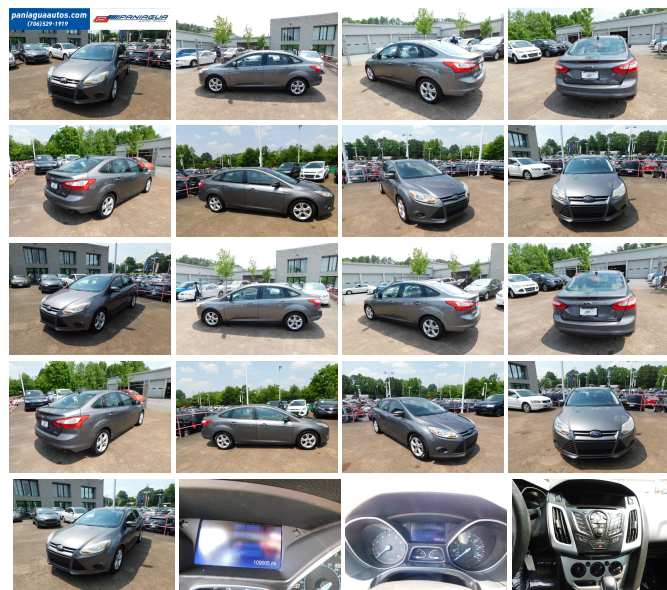

2014 Ford Focus SE

View this car on our website at paniaguaautos.com/7215045/ebrochure

Our Price **\$6,995**

Specifications:

Year:	2014
VIN:	1FADP3F26EL425371
Make:	Ford
Stock:	10324
Model/Trim:	Focus SE
Condition:	Pre-Owned
Body:	Sedan
Exterior:	Gray
Engine:	2.0L Flex Fuel I4 160hp 146ft. lbs.
Interior:	Black Cloth
Transmission:	6-Speed Double Clutch
Mileage:	109,005
Drivetrain:	Front Wheel Drive
Economy:	City 19 / Highway 26

2014 FORD FOCUS SE 2.0L 4 CYLINDER AUTOMATIC CLOTH INTERIOR ALL POWER HURRY IN TODAY AND TAKE ADVANTAGE OF ALL OUR SPECIAL DEALS WE HAVE THE BEST SELECTION OF USED VEHICLES IN TOWN COME SEE US SOON

2014 Ford Focus SE

Exterior

- Front bumper color: body-color- Grille color: black with chrome accents
- Mirror color: body-color- Side mirrors: integrated turn signals- Spare wheel type: steel
- Tire Pressure Monitoring System- Wheels: painted aluminum
- Front wipers: variable intermittent- Power windows- Window defogger: rear