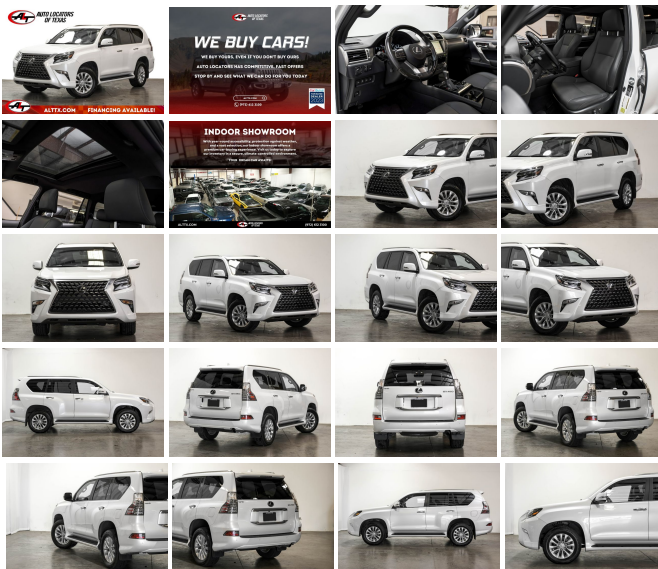

2021 Lexus GX 460 Base

View this car on our website at alttx.com/7213942/ebrochure

Our Price **\$48,983**

Retail Value **\$54,420**

Specifications:

- Year:** 2021
- VIN:** JTJAM7BX3M5279798
- Make:** Lexus
- Stock:** 279798
- Model/Trim:** GX 460 Base
- Condition:** Pre-Owned
- Body:** SUV
- Exterior:** Starfire Pearl
- Engine:** 4.6L V8 301hp 329ft. lbs.
- Interior:** Black w/Gray Sapele Wood and Aluminum Trim Leather
- Transmission:** 6-Speed Automatic w/Sequential Shift Mode
- Mileage:** 22,476
- Drivetrain:** All Wheel Drive
- Economy:** City 15 / Highway 19

2021 LEXUS GX

FINANCING AVAILABLE

LOW LOW MILES

1 OWNER

CLEAN CARFAX

POWER SUNROOF

NAVIGATION

HEATED SEATS

Cruise Control

Traction Control

External Temperature

Keyless Entry

Automatic Transmission

And much more!

After 25 years in business, we've streamlined the buying process to be completely hassle and stress free. Why wait? We can have you in and out in as little as 45 minutes from the time you step into the dealership to the time you drive away in your new vehicle. Our customers' great reviews have a common theme, great prices, quality vehicles and an efficient no hassle environment. Just look on Yelp and Google to read what our 10,000 plus happy customers are saying about Auto Locators of Texas!

We pride ourselves on our friendly, no-pressure approach to selling vehicles. We offer a wide selection of the highest quality used cars, trucks, and SUV's. Our finance department works hard to find every customer the best deal. Trade-ins are always welcome so we can answer your question of "what is my trade worth".