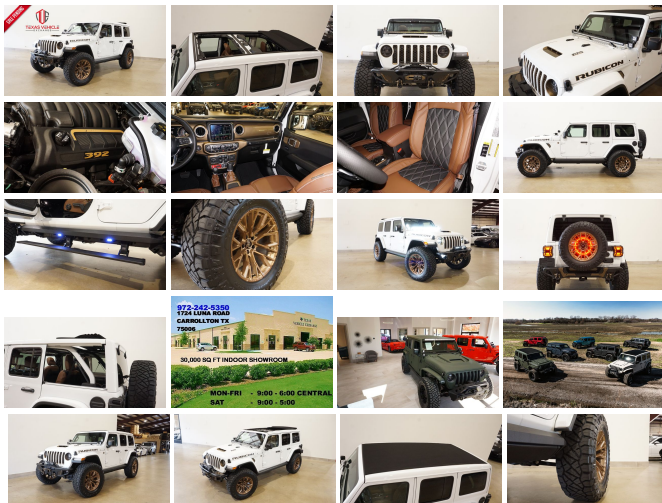

2023 Jeep Wrangler Rubicon 392 SKY TOP,BUMPERS,LED'S,FUEL WHLS

View this car on our website at tveauto.com/7212885/ebrochure

Our Price **\$136,900**

Specifications:

Year:	2023
VIN:	1C4JJXSJ8PW546858
Make:	Jeep
Stock:	546858
Model/Trim:	Wrangler Rubicon 392 SKY TOP,BUMPERS,LED'S,FUEL WHLS
Condition:	Pre-Owned
Body:	SUV
Exterior:	Bright White Clear Coat
Engine:	HEMI 6.4L V8 470hp 470ft. lbs.
Interior:	Black Leather
Transmission:	8-Speed Shifttable Automatic
Mileage:	37
Drivetrain:	4 Wheel Drive
Economy:	City 13 / Highway 17

NATION WIDE FINANCING

SUBMIT CREDIT APP [WWW.TVEAUTO.COM](https://www.tveauto.com)

OR CALL 972-242-5350

"BRIGHT WHITE CLEAR COAT EDITION"

CUSTOM BUILT 2023 JEEP WRANGLER JL
UNLIMITED RUBICON 4X4 WITH 27X
PACKAGE

UPGRADES INCLUDE:

- * BRIGHT WHITE CLEAR COAT WITH KING RANCH BROWN ACCENTS
- * 6.4L V8 SRT HEMI ENGINE
- * SKY ONE-TOUCH POWER TOP WITH REMOVABLE REAR QUARTER WINDOWS
- * CUSTOM ALEA BROWN & BLACK LEATHER WITH TAN STITCHING
- * INTERIOR PIECES CUSTOM PAINTED KING RANCH BROWN
- * FACTORY REMOTE START
- * REMOTE PROXIMITY KEYLESS ENTRY
- * COLD WEATHER GROUP
- * LED LIGHTING GROUP
- * SAFETY GROUP
- * ADVANCED SAFETY GROUP
- * FACTORY 8.4 INCH TOUCH SCREEN NAVIGATION WITH HD AM/FM/SIRIUS STEREO & ALPINE PREMIUM AUDIO SYSTEM
- * FACTORY BACK-UP CAMERA
- * U-CONNECT
- * SMITTYBILT APOLLO JL FRONT BUMPER WITH 2 MINI LED LIGHT BARS & LED FOGLIGHTS
- * FRONT D-RINGS & ISOLATORS (KING RANCH BROWN)
- * SMITTYBILT NEW GEN 3 "X20" 10,000 LB WATERPROOF AND WIRELESS CONTROL WINCH WITH SYNTHETIC ROPE
- * FACTOR 55 PROLINK (BLACK)
- * FACTORY MESH GRILLE PAINTED KING RANCH BROWN
- * FACTORY LED HEADLIGHTS
- * RUGGED RIDGE BLACK HEADLIGHT GUARDS
- * FACTORY HOOD WITH AIR INTAKE

\$2,200

Quick Order Package 27X

Includes vehicle with standard equipment, 6.4L V8 HEMI engine, and 8-speed automatic transmission.

Option Packages Total

\$2,200

Texas Vehicle Exchange

tveauto.com

972-242-5350