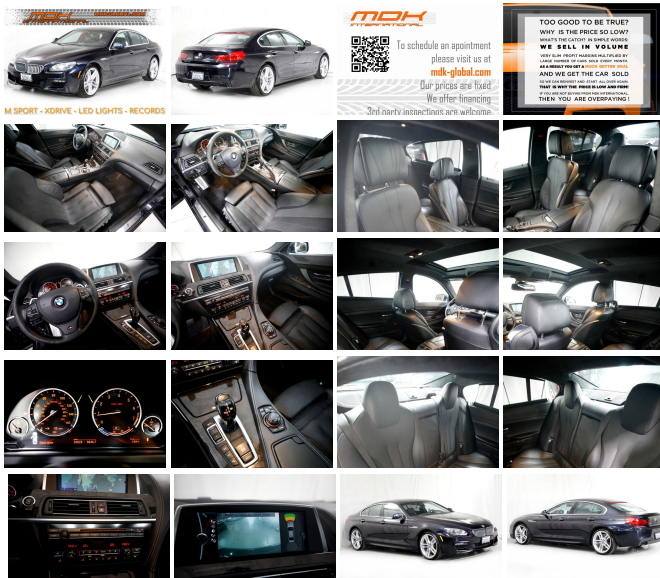

M SPORT - XDRIVE - LED LIGHTS - RECORDS

Our Price **$18,990**

Specifications:

Year:	2013
VIN:	WBA6B4C53DD098634
Make:	BMW
Model/Trim:	6 Series 650i xDrive Gran Coupe - M Sport pkg - Lux Seats
Condition:	Pre-Owned
Body:	Sedan
Exterior:	Carbon Black Metallic
Engine:	4.4L Twin Turbo V8 445hp 480ft. lbs.
Interior:	Black Leather
Transmission:	8-Speed Shiftable Automatic
Mileage:	53,620
Drivetrain:	All Wheel Drive
Economy:	City 16 / Highway 24

* Heavily optioned 650i xDrive Gran Coupe with an original MSRP of $112575

* This is the first year of much upgraded N63TU (Technical Update) engine - which is technically a completely redesigned older N63 motor with all their issues and potential catastrophic problems

* M Sport pkg

* 20" M Sport upgraded wheels

* xDrive AWD system

* Carbon Black Metallic (dark blue) over Black Nappa Leather Upholstery

* Full LED headlights

* Power soft-close automatic doors

* BMW Apps

* Leather dash

* Driving assistance pkg (head up display + blind spot detection + lane departure warning + side / top view cameras)

* Rear sun-shades

* 4 zone climate control