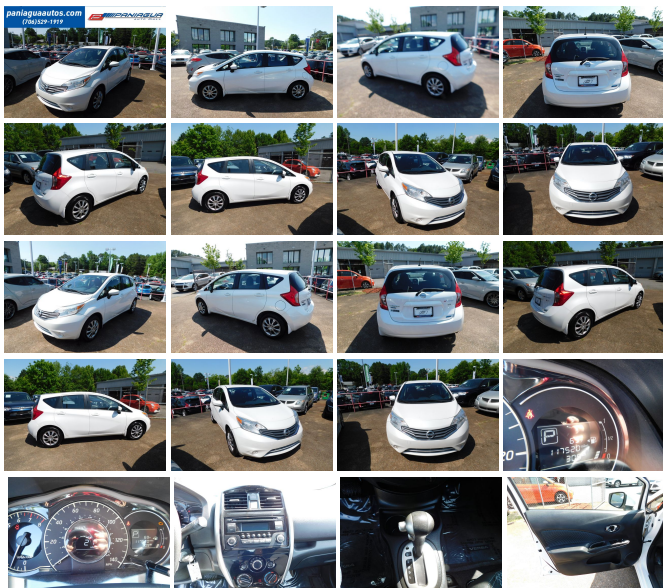

2015 Nissan Versa Note SV

View this car on our website at paniaguaautos.com/7210786/ebrochure

Our Price **\$6,995**

Specifications:

Year:	2015
VIN:	3N1CE2CP7FL381038
Make:	Nissan
Stock:	10259
Model/Trim:	Versa Note SV
Condition:	Pre-Owned
Body:	Sedan
Exterior:	White
Engine:	Engine: 1.6L DOHC 16-Valve 4-Cylinder
Interior:	Black Cloth
Transmission:	CVT w/OD
Mileage:	117,520
Drivetrain:	Front Wheel Drive
Economy:	City 31 / Highway 40

2015 NISSAN VERSA NOTE SV 1.6L 4 CYLINDER AUTOMATIC CLOTH INTERIOR ALL POWER HURRY IN TODAY AND CHECK OUT OUR MOST RECENT INVENTORY WE HAVE THE BEST SELECTION OF USED VEHICLES COME SEE US SOON

2015 Nissan Versa Note SV

Exterior

- Fixed Interval Wipers- Tailgate/Rear Door Lock Included w/Power Door Locks
- Wheels: 15" Steel w/Full Wheel Covers- Aero-Composite Halogen Headlamps
- Black Grille w/Chrome Accents
- Black Side Windows Trim and Black Front Windshield Trim - Body-Colored Door Handles
- Body-Colored Front Bumper- Body-Colored Power Side Mirrors w/Manual Folding
- Body-Colored Rear Bumper- Clearcoat Paint
- Compact Spare Tire Stored Underbody w/Crankdown
- Fixed Rear Window w/Fixed Interval Wiper and Defroster - Fully Galvanized Steel Panels
- Liftgate Rear Cargo Access- Light Tinted Glass- Steel Spare Wheel
- Tires: P185/65HR15 AS -inc: Low rolling resistance tires